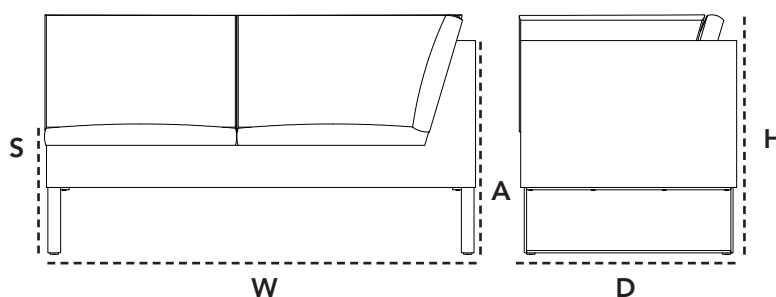

Dimensioner/Dimensions/Dimensionen

W	154cm	60.7"
D	76cm	30"
H	85cm	33.5"
S	46cm	18.2"
Wgt	28,1kg	62lbs