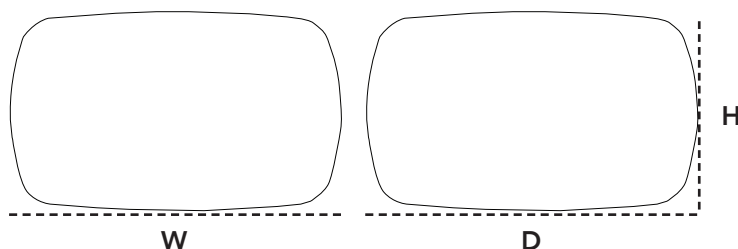

Dimensioner/Dimensions/Dimensionen

W	55cm	21.7"
D	55cm	21.7"
H	35cm	13.8"
Wgt	6kg	13.2lbs

5240 Divine, scatter cushion

Design by Cane-line design team

Its Thyme

Y50 Olive green

Y56 Dark green

Y57 Midnight blue

Dimensioner/Dimensions/Dimensionen

W	50cm	19.7"
D	50cm	19.7"
H	12cm	4.8"
Wgt	1,4kg	3.09lbs

5290 Divine, scatter cushion

Design by Cane-line design team

Its Thyme

Y50 Olive green

Y55 Grey

Y57 Midnight blue

Dimensioner/Dimensions/Dimensionen

W	52cm	20.5"
D	32cm	12.6"
H	12cm	4.8"
Wgt	1kg	2.31lbs