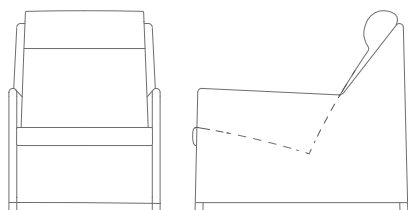

The Danish designed Diamond lounge series on the whole is timeless in appearance. This Diamond highback lounge chair is no exception. Built with both comfort and aesthetics in mind, this luxurious all-weather chair, is designed by Foersom & Hiort-Lorenzen MDD. This chair includes a QuickDryFoam® cushion with Cane-line Natté fabric which, if wet, dries within approx. 1 hour. These traits ensure that your outdoor furniture will remain striking in appearance, and still leave you the ability to leave it outside all year.

Der Highback Sessel ist aus einem leichten Aluminiumrahmen hergestellt und mit dem wetterbeständigen Cane-line Tex® bezogen. Die bequemen Kissen sind aus QuickDry Schaumstoff und mit dem äusserst angenehmen UV-beständigem Cane-line Natté bezogen. Durch diese einzigartige Kombination der Materialien kann die Diamond Kollektion inklusiv der Kissen auch Regen oder Tau ausgesetzt werden. Lediglich ein Aufstellen der Kissen ist notwendig, um das Trocknen der Kissen zu beschleunigen. Somit ist die Diamond Loungegruppe genauso praktisch und witterungsbeständig wie eh und je - aber mit einem Look der genausogut ins Wohnzimmer passt. Die gesamte Diamond Loungekollektion stammt von den bekannten, dänischen Möbeldesignern Foersom & Hiort-Lorenzen MDD.

Its Thyme