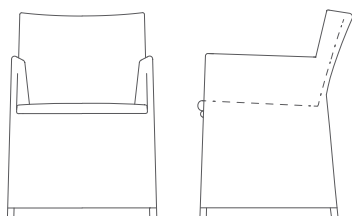

8401LGSG DIAMOND ARM CHAIR

DESIGN BY FOERSOM & HIORT-LORENZEN MDD

W	56cm	22"	H	81cm	31.9"	A	65cm	25.6"
D	61cm	24"	S	46cm	18.1"	Wgt*	6kg	13.2lbs

Beskrivelse/Description/Beschreibung

Diamond stolen er en klassisk og på samme tid moderne stol til haven, hvor det innovative design kommer til udtryk i dens smukke former. Diamond serien er designet af to af dansk designs grand old men – Johannes Foersom & Peter Hiort-Lorenzen MDD. Stolen er produceret og flettet i Cane-line Weave®, som er et vejrbestandigt og holdbart polyethylen materiale. Hynden er Cane-line Natté stof med QuickDryFoam®, som gør, at hynden tørrer meget hurtigt efter et regnskyld - blot ved at stille den på højkant, så regnen kan løbe af.

The luxurious piece of outdoor furniture, designed by Foersom & Hiort-Lorenzen MDD, was created with both comfort and durability in mind. The choice of materials as well as the contemporary appearance, emphasizes the Danish design. Highly-versatile Cane-line Weave® and Cane-line Natté material also ensures that the Diamond range can be left outdoor in all types of weather and remain low on maintenance.

Der formschöne Stuhl Diamond aus der bekannten Cane-line Faser in Grafit inkl. grauem Cane-line Natté Kissen stammt von den renommierten dänischen Designern Foersom & Hiort-Lorenzen MDD. Durch die verwendeten Materialien kann der Stuhl auch bei Wind und Wetter draussen gelassen werden

Its Thyme