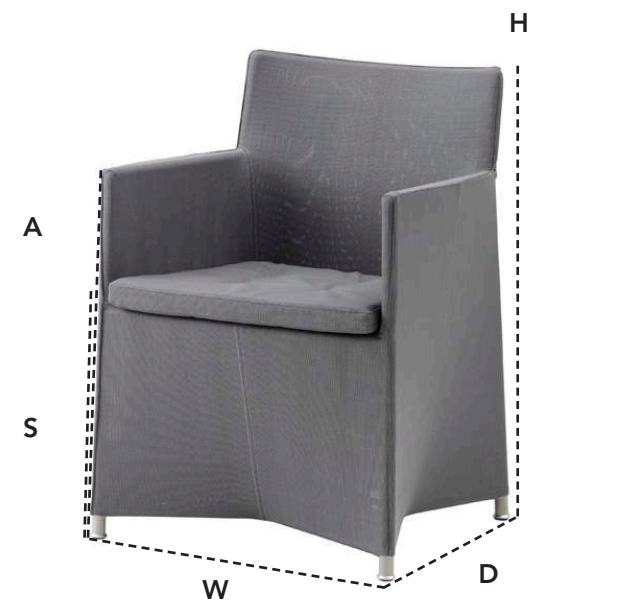

This luxury piece of outdoor furniture, designed by Foersom & Hiort-Lorenzen MDD, was created with both comfort and durability in mind. The choice of materials and subtle colours, as well as the contemporary appearance, emphasizes the Danish design. Highly-versatile tex material also ensures that the Diamond range can be left outdoor in all types of weather and remain low on maintenance.

Beim modernen Diamond Gartenstuhl kommt das innovative Design in dessen schönen Form zum Ausdruck. Die Diamond Gartenmöbelserie ist von den berühmten dänischen Möbelarchitekten Foersom & Hiort-Lorenzen MDD entworfen worden. Die gesamte Diamond Gartenmöbelkollektion ist aus Cane-line Tex® Material oder Cane-line Faser und leichtem Aluminium geschaffen, äusserst pflegeleichte und strapazierfähige Materialien, ideal für den Aussenbereich. Sogar das Kissen kann im Regen draussen gelassen werden, doch muss es hochkant gestellt werden, damit das Wasser ablaufen kann. Wählen Sie zwischen den unterschiedlichen Material- und Farbmöglichkeiten und gestalten Sie Ihre Terrasse ganz individuell.

Its Thyme