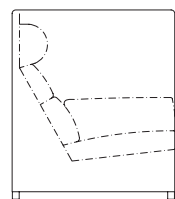

Diamond highback coupé sofa which can create divided space outdoors or simply protect from the wind. Like the rest of the Diamond series the high-back model has Quickdry cushions leading water through so it is possible to sit dryly shortly after a rain shower. The series Diamond also appeals to hotels and companies because it can be used as a room divider and to create more demarcated zones. As the seating comfort is high and invites relaxation, the model is also attractive to private persons.

Das Highback-Modell pflegeleicht, wasserdurchlässige Kissen, sodass man kurz nach einem Schauer wieder im Trocknen sitzen kann. Die Serie Diamond besteht jetzt aus klassischen Sofas für 2 oder 3 Personen, Sesseln und dem High-Back-Stuhl, der auch für Hotels und Unternehmen geeignet ist, weil er als Raumteiler verwendet werden kann, und um abgegrenzte Zonen zu bilden. Da der Sitzkomfort hoch ist und zum Entspannen einlädt, ist das Modell auch für private Kunden attraktiv.

Its Thyme