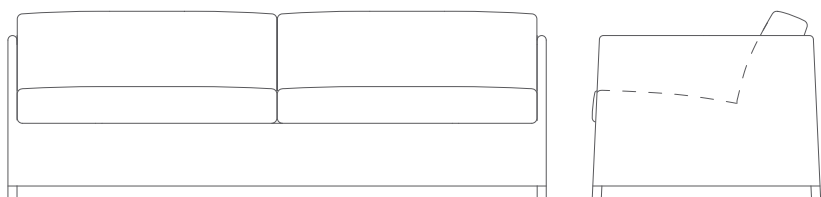

Diamond 3-personers lounge havesofa er et helstøbt design, der tager sig fantastisk ud fra alle vinkler. Et moderne udtryk kombineret med en komfort man sjældent ser på udendørs havemøbler. Lounge sofaens stel er produceret i det vejrbestandige Cane-line Weave® materiale. Hynderne på denne variant er fremstillet i Cane-line Natté stof. Sunbrella stoffet er vand- og smudsafvisende og meget modstandsdygtig overfor UV stråling. Sunbrella hynderne er med QuickDryFoam®, hvilket gør at de tørrer hurtigt efter en regnbyge. Designet af Foersom & Hiort-Lorenzen MDD.

Our Diamond 3-seater lounge sofa is timeless in its design. The whole range contains materials hand picked to withstand all types of weather, and besides being common in outdoor furniture, it is also comfortable and contains a new and innovative edge, thanks to the exciting input from the Danish Designers Foersom & Hiort-Lorenzen MDD. This version of the Diamond series comes with Cane-line Natté cushions with QuickDryFoam®.

Das Design unseres Diamond 3-Sitzer Loungesofa ist zeitlos. Die gesamte Kollektion besteht aus ausgesuchten Materialien, die allen Witterungen standhalten, und dabei sehr komfortabel sind. Diese Kollektion entstand in Zusammenarbeit mit den dänischen Designern Foersom & Hiort-Lorenzen (MDD). Der Diamond 3-Sitzer kommt mit einem Cane-line Natté Kissenatz.