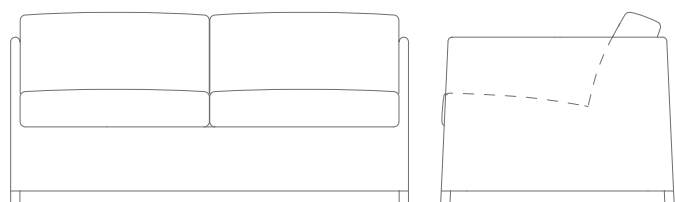

8502LGSG DIAMOND 2 SEATER SOFA

DESIGN BY FOERSOM & HIORT-LORENZEN MDD

W	150cm	59.1"	H	63cm	24.8"	A	62cm	24.4"
D	88cm	34.6"	S	40cm	15.7"	Wgt*	21,3kg	47lbs

Beskrivelse/Description/Beschreibung

Diamond 2-personers loungesofa er ligesom resten af serien designet af de berømte danske designere Foersom & Hiort-Lorenzen MDD. De har formålet at skabe et spændende udseende med en moderne, men alligevel luksuriøs, innovativ kant. Sofaen er fremstillet i Cane-line Weave® og har Cane-line Natté hynder med QuickDryFoam®. På samme måde som resten af serien kan både sofaen og hynderne stå udenfor hele året rundt.

The Diamond 2-seater lounge sofa is, like the other products in our Diamond series, designed by renowned Danish designers Foersom & Hiort-Lorenzen MDD. They have managed to create an exciting new look with a contemporary, yet luxurious, innovative edge. The lounge sofa comes with Cane-line Natté cushions w/QuickDryFoam®.

Das Diamond 2-Sitzer Loungesofa ist, wie alle Produkte der Diamond Kollektion, von den renommierten dänischen Designern Foersom & Hiort-Lorenzen MDD entworfen worden. Sie haben es geschafft, einen aufregenden neuen Look zu kreieren, der sowohl zeitgenössisch als auch luxuriös ist. Das Loungesofa kommt mit einem Cane-line Natté Kissensatz.

Its Thyme