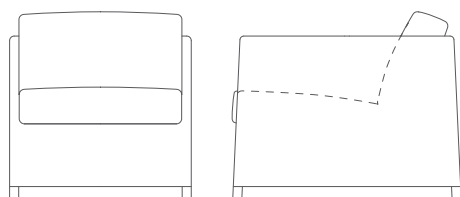

The Diamond lounge chair excels in both design and comfort. Similar to other Diamond lounge items, the Diamond lounge chair is designed by Foersom & Hiort-Lorenzen MDD, a fact that is mirrored in the minimalistic design and subtle colour of the materials. The Diamond lounge chair comes with Cane-line Natté, all weather cushions.

Der Loungesessel ist aus einem leichten Aluminiumrahmen hergestellt und mit dem wetterbeständigen Cane-line Tex® bezogen. Die bequemen Kissen sind aus QuickDry Schaumstoff und mit dem äusserst angenehmen UV-beständigen Cane-line Natté bezogen. Durch diese einzigartige Kombination der Materialien kann die Diamond Kollektion inklusiv der Kissen auch Regen oder Tau ausgesetzt werden. Lediglich ein Aufstellen der Kissen ist notwendig, um das Trocknen der Kissen zu beschleunigen. Somit ist die Diamond Loungegruppe genauso praktisch und witterungsbeständig wie eh und je - aber mit einem Look der genausogut ins Wohnzimmer passt. Die gesamte Diamond Loungesammlung stammt von den bekannten, dänischen Möbeldesignern Foersom & Hiort-Lorenzen MDD.

Its Thyme