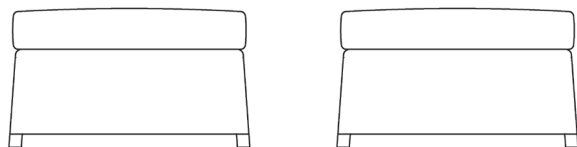

A practical outdoor footstool that matches the comfort and luxury of the Diamond lounge set. You are able to remove the Cane-line Natté cushion, and by combining with our club tray in aluminium, you can also use the footstool as a small coffee table. All Diamond lounge furniture can be left outside all year round, and is low on maintenance.

Ein praktischer Gartenhocker für den Außenbereich der dem Komfort und den luxuriösen Ansprüchen des Diamond Garten Lounge Sets entspricht. Es besteht die Möglichkeit, das Cane-line Natté Kissen zu entfernen und den Hocker mit unserem Aluminiumtablett zu kombinieren um aus dem Hocker einen kleinen Beistelltisch zu machen. Die gesamten Diamond Lounge Möbel können Sie über das gesamte Jahr draußen stehen lassen und sind sehr pflegeleicht.

Erstellt von den dänischen Designern Foersom & Hiort-Lorenzen MDD.

Its Thyme

*Wgt(vægten) er med hynde/Wgt (weight) is with cushion/Wgt(Gewicht) ist mit Kissen