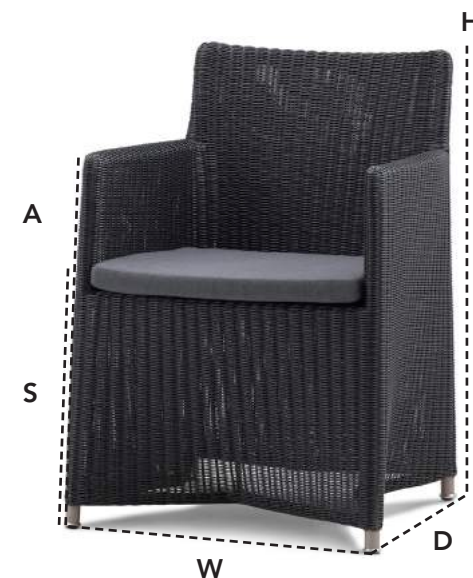

8401LGSG DIAMOND ARM CHAIR

DESIGN BY FOERSOM & HIORT-LORENZEN MDD

W	56cm	22"	H	81cm	31.9"	A	65cm	25.6"
D	61cm	24"	S	46cm	18.1"	Wgt*	6kg	13.2lbs

Beskrivelse/Description/Beschreibung

Diamond stolen er en klassisk og på samme tid moderne stol til haven, hvor det innovative design kommer til udtryk i dens smukke former. Diamond serien er designet af to af dansk designs grand old men – Johannes Foersom & Peter Hiort-Lorenzen MDD. Stolen er produceret og flettet i Cane-line Weave®, som er et vejrbestandigt og holdbart polyethylen materiale. Hynden er Cane-line Natté stof med QuickDryFoam®, som gør, at hynden tørrer meget hurtigt efter et regnskyld - blot ved at stille den på højkant, så regnen kan løbe af.

The luxurious piece of outdoor furniture, designed by Foersom & Hiort-Lorenzen MDD, was created with both comfort and durability in mind. The choice of materials as well as the contemporary appearance, emphasizes the Danish design. Highly-versatile Cane-line Weave® and Cane-line Natté material also ensures that the Diamond range can be left outdoor in all types of weather and remain low on maintenance.

Der formschöne Stuhl Diamond aus der bekannten Cane-line Faser in Grafit inkl. grauem Cane-line Natté Kissen stammt von den renommierten dänischen Designern Foersom & Hiort-Lorenzen MDD. Durch die verwendeten Materialien kann der Stuhl auch bei Wind und Wetter draussen gelassen werden

Its Thyme