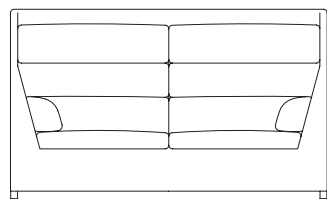

Diamond highback coupé sofa which can create divided space outdoors or simply protect from the wind. Like the rest of the Diamond series the high-back model has Quickdry cushions leading water through so it is possible to sit dryly shortly after a rain shower. The series Diamond also appeals to hotels and companies because it can be used as a room divider and to create more demarcated zones. As the seating comfort is high and invites relaxation, the model is also attractive to private persons.

Das Highback-Modell pflegeleicht, wasserdurchlässige Kissen, sodass man kurz nach einem Schauer wieder im Trocknen sitzen kann. Die Serie Diamond besteht jetzt aus klassischen Sofas für 2 oder 3 Personen, Sesseln und dem High-Back-Stuhl, der auch für Hotels und Unternehmen geeignet ist, weil er als Raumteiler verwendet werden kann, und um abgegrenzte Zonen zu bilden. Da der Sitzkomfort hoch ist und zum Entspannen einlädt, ist das Modell auch für private Kunden attraktiv.

Its Thyme