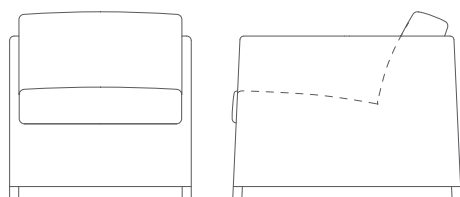

The Diamond lounge chair with a luxurious Cane-line Natté cushion in grey excels in both design and comfort. Similar to other Diamond Lounge items, the Diamond Lounge chair is designed by Foersom & Hiort-Lorenzen MDD, a fact that is mirrored in the minimalistic design and subtle colour of the materials. Due to the high quality of the material and graphite weave, the Diamond Lounge chair can be left outside all seasons, and is low on maintenance.

Der Diamond Loungesessel mit dem luxuriösen Cane-line Natté Kissen in Grau übertrifft sich selbst in Design und Komfort. Ähnlich wie bei anderen Diamond Lounge Produkten, der Diamond Lounge Gartensessel wurde von den Designern Foersom & Hiort-Lorenzen MDD hergestellt und spiegelt das minimalistische Design und die weichen Farben des Materials. Die hohe Qualität des Materials und dem Graphite Gewebe ermöglichen das der Diamond Loungesessel witterungsbeständig und pflegeleicht ist.

Its Thyme