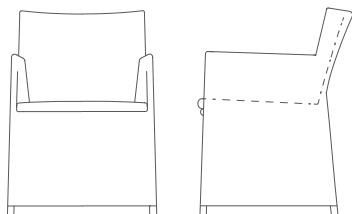

This luxury piece of outdoor furniture, designed by Foersom & Hiort-Lorenzen MDD, was created with both comfort and durability in mind. The choice of materials and subtle colours, as well as the contemporary appearance, emphasizes the Danish design. Highly-versatile tex material also ensures that the Diamond range can be left outdoor in all types of weather and remain low on maintenance.

Beim modernen Diamond Gartenstuhl kommt das innovative Design in dessen schönen Form zum Ausdruck. Die Diamond Gartenmöbelserie ist von den berühmten dänischen Möbelarchitekten Foersom & Hiort-Lorenzen MDD entworfen worden. Die gesamte Diamond Gartenmöbelkollektion ist aus Cane-line Tex® Material oder Cane-line Faser und leichtem Aluminium geschaffen, äusserst pflegeleichte und strapazierfähige Materialien, ideal für den Aussenbereich. Sogar das Kissen kann im Regen draussen gelassen werden, doch muss es hochkant gestellt werden, damit das Wasser ablaufen kann. Wählen Sie zwischen den unterschiedlichen Material- und Farbmöglichkeiten und gestalten Sie Ihre Terrasse ganz individuell.

Its Thyme