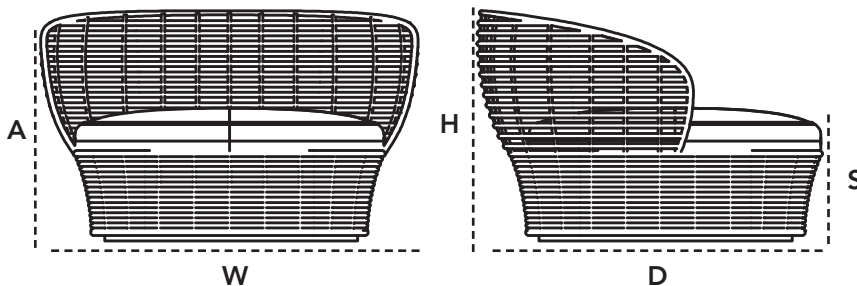

Spacious and comfortable design · Durable practical fabric · Minimal maintenance and cleaning · Long lifespan
High lightfastness · Dries quickly after a downpour

The supremely comfortable Basket lounge chair was designed by Søren Rose Studio. Basket's design draws inspiration from classic wicker furniture, but with Cane-line's sturdy materials it can be safely used in the garden. With its powder-coated steel frame and sturdy weatherproof Cane-line Weave® in a rattan-like colour, the Basket lounge chair offers an inviting natural appearance. The cushions feature the Cane-line QuickDry & Airflow system, providing excellent comfort while ensuring that the sofa dries quickly after a downpour. With its roomy deep seat cushion, the Basket lounge chair is ideal for cosy relaxation. The Basket lounge chair will quickly become your favourite cosy garden corner.

Dimensioner/Dimensions/Dimensionen

W	110cm	43.3"
D	100cm	39.4"
H	70cm	27.5"
S	40cm	15.7"
A	61cm	24"
Wgt	34,26kg	75.6lbs

55200 Basket, 2-seater sofa

Design by Søren Rose Studio

Its Thyme

UAITT Natural/Taupe