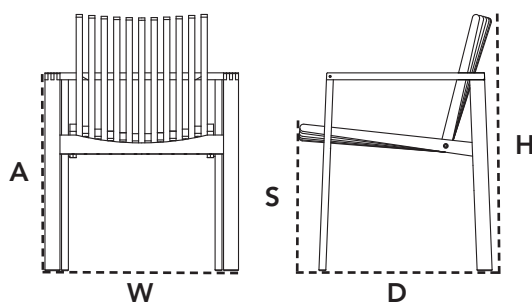

Dimensioner/Dimensions/Dimensionen

W	61cm	24"
D	60cm	23.6"
H	81cm	32"
S	44cm	17.3"
A	64cm	25.2"
Wgt	11,5kg	25.3lbs

Hynde/Cushions/Kissen

YS95 Grey	4401 Cane-line Natté		
	W	45cm	17.8"
	H	1cm	0.4"
	D	45cm	17.8"
	Wgt	0,5kg	1.1lbs

Dimensioner/Dimensions/Dimensionen

W	58cm	22.8"
D	55cm	21.2"
H	43cm	17"
Wgt	4,5kg	9.9lbs

D

W

H