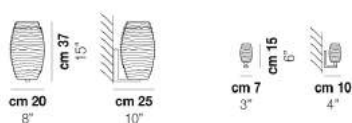

[DAMAS AP G](#)

[DAMAS AP 1A P](#)