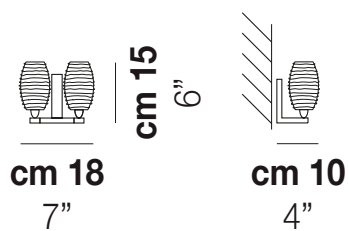

DAMASCO AP 2A P

TECHNICAL DATA:

CERTIFICATIONS:

LIGHT SOURCES

VOLUME Mc 0,03
GROSS WEIGHT Kg 2,5
NET WEIGHT Kg 1

[download](#)

SHADE FINISHING

CRAM