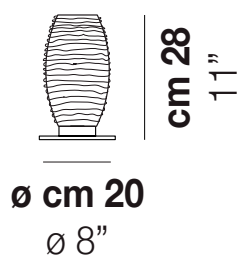

DAMASCO LT M

TECHNICAL DATA:

CERTIFICATIONS:

LIGHT SOURCES

VOLUME	Mc 0,09
GROSS WEIGHT	Kg 7,5
NET WEIGHT	Kg 5,5

download

SHADE FINISHING

CRAM