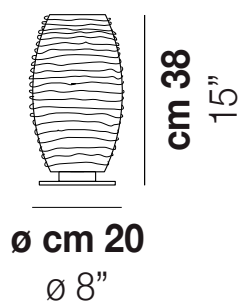

DAMASCO LT G

TECHNICAL DATA:

CERTIFICATIONS:

LIGHT SOURCES

VOLUME	Mc 0,09
GROSS WEIGHT	Kg 7,5
NET WEIGHT	Kg 5,5

download

SHADE FINISHING

CRAM