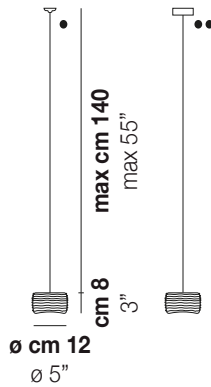

DAMASCO SP C

TECHNICAL DATA:

CERTIFICATIONS:

LIGHT SOURCES

ALD	1x60W	220-240V 50/60 Hz
LED	1x5w	220-240V 50/60 Hz

G9

LED 5W - (DRIVER INCLUDED) - 2700K - 600 LUMENS
- DIMMABLE

VOLUME	Mc 0,01
GROSS WEIGHT	Kg 1,5
NET WEIGHT	Kg 1