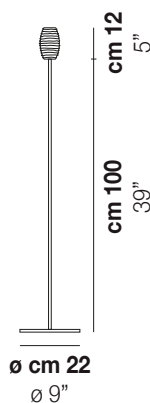

DAMASCO PT 100 P

TECHNICAL DATA:

CERTIFICATIONS:

LIGHT SOURCES

VOLUME Mc 0,1
GROSS WEIGHT Kg 7
NET WEIGHT Kg 4

[download](#)

SHADE FINISHING

CRAM