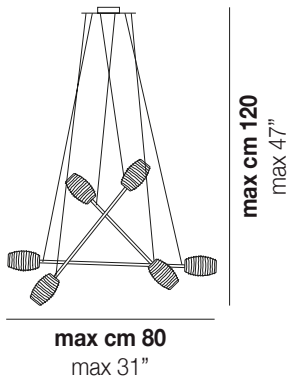

DAMASCO SP 6 P

TECHNICAL DATA:

CERTIFICATIONS:

LIGHT SOURCES

VOLUME Mc 0,13
GROSS WEIGHT Kg 7,5
NET WEIGHT Kg 4,5

download

SHADE FINISHING

CRAM CRCR