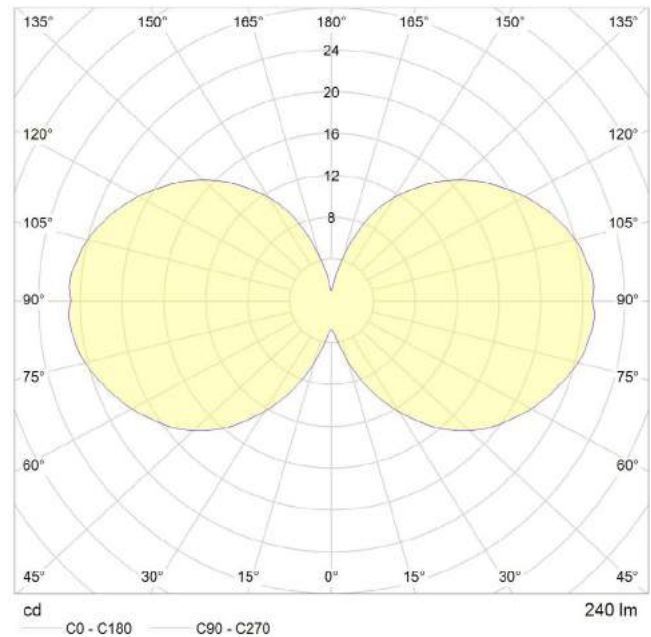

POLAR DIAGRAM

DIMMING

Dimmable: Yes
Dimming type: Trailing edge
Recommended US Dimmer: Lutron - Diva DVVELV-300P-XX
(X denotes faceplate color)

A full list of compatible dimmers is available on request.

OUTER CARTON

Pc/ Ctn: 100
Gross weight: 18.08lbs
Length: 28.7in
Width: 14.6in
Height: 13.0in

IES/LDT FILE

Available upon request.

EAN US: 5060400151271

IP54