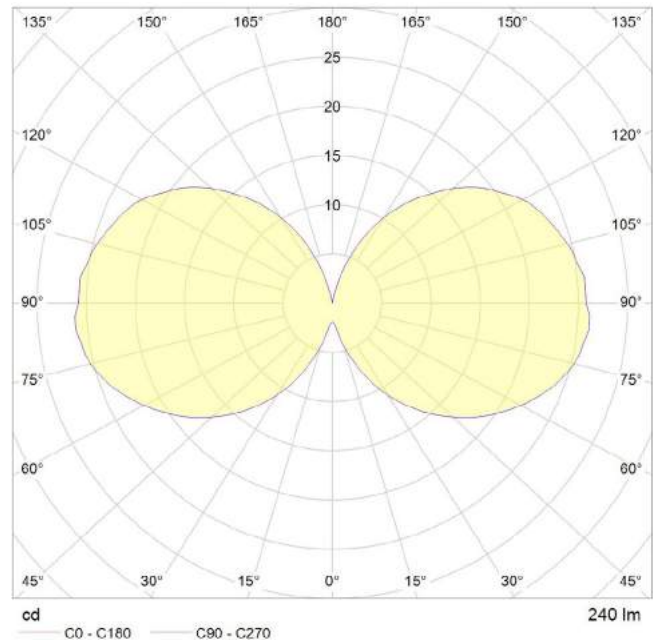

## POLAR DIAGRAM

## LAMP

**Shape:** G14  
**Materials:** Brass cap, glass  
**Finish:** Iron tinted  
**Beam angle:** 360°  
**Base:** E12  
**Weight:** 0.033 lbs  
**Working temperature:** -5C to 40C  
**Warm up time:** Instant  
**Warranty:** 3 years  
**Input Voltage:** 110V-120V  
**Glare control:** We use up to 8 LED filaments in our lamps. This, together with a thicker phosphor coating, reduces and controls glare, resulting in an even, more comfortable light.

## PERFORMANCE

CRI (colour rendering index)	95
Lamp lumen output	180
Luminaire circuits per watt (LM/W)	80
Lifetime (TM-21) (hours)	30,000
Colour Temperature	2200K
Power factor	0.9