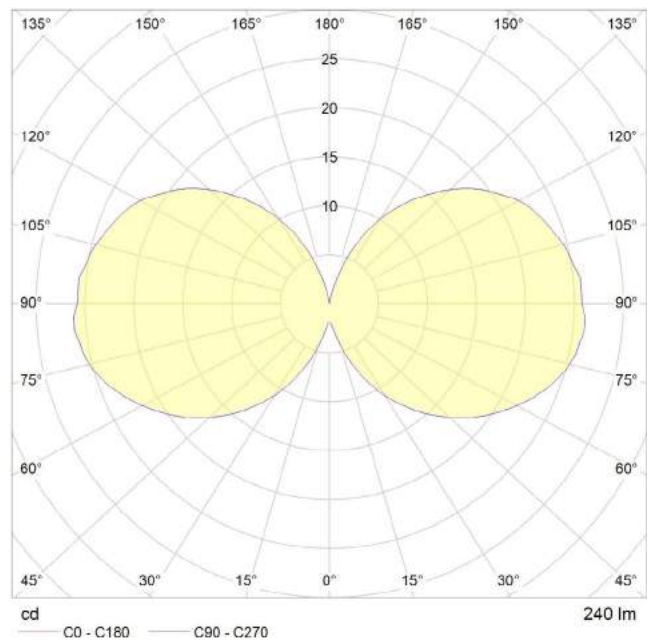

## LAMP

**Shape:** G14  
**Materials:** Brass cap, glass  
**Finish:** Clear  
**Beam angle:** 360°  
**Base:** E12  
**Weight:** 0.033 lbs  
**Working temperature:** -5C to 40C  
**Warm up time:** Instant  
**Warranty:** 3 years  
**Input Voltage:** 110V-120V  
**Glare control:** We use up to 8 LED filaments in our lamps. This, together with a thicker phosphor coating, reduces and controls glare, resulting in an even, more comfortable light.

## PERFORMANCE

CRI (colour rendering index)	95
Lamp lumen output	240
Luminaire circuits per watt (LM/W)	80
Lifetime (TM-21) (hours)	30,000
Colour Temperature	2500K
Power factor	0.9

## POLAR DIAGRAM

## OUTER CARTON

**Pc/ Ctn:** 100  
**Gross weight:** 7.05lbs  
**Length:** 20.5in  
**Width:** 11.0in  
**Height:** 7.9in