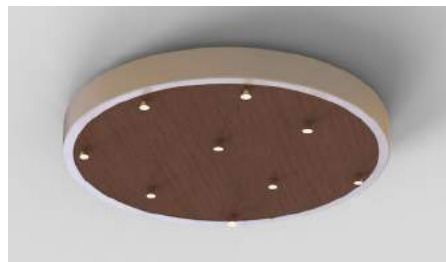

BLACK & ASH FINISH

tala®

LARGE CANOPY (US)

The Large Canopy by Tala is an impressive modular system designed to create dramatic ceiling light displays.

Housed in a circular metal frame, a broad wooden disc and twelve grips create a practical yet attractive base to hang up to twelve pendants from any ceiling space.

Housed in a circular metal frame, a broad wooden disc and twelve grips create a practical yet attractive base to hang up to twelve pendants from any ceiling space.

FIXTURE

Type: Large Canopy

Materials:

White Powder Coated Steel & Oak Veneer

IP20

WHITE & WALNUT FINISH

tala®

LARGE CANOPY (US)

The Large Canopy by Tala is an impressive modular system designed to create dramatic ceiling light displays.

Housed in a circular metal frame, a broad wooden disc and twelve grips create a practical yet attractive base to hang up to twelve pendants from any ceiling space.

FIXTURE

Type: Large Canopy

Materials:

White Powder Coated Steel & Walnut Veneer

Luminaire Class: I

Warranty: 3 years

DIMENSIONS:

FIXTURE: