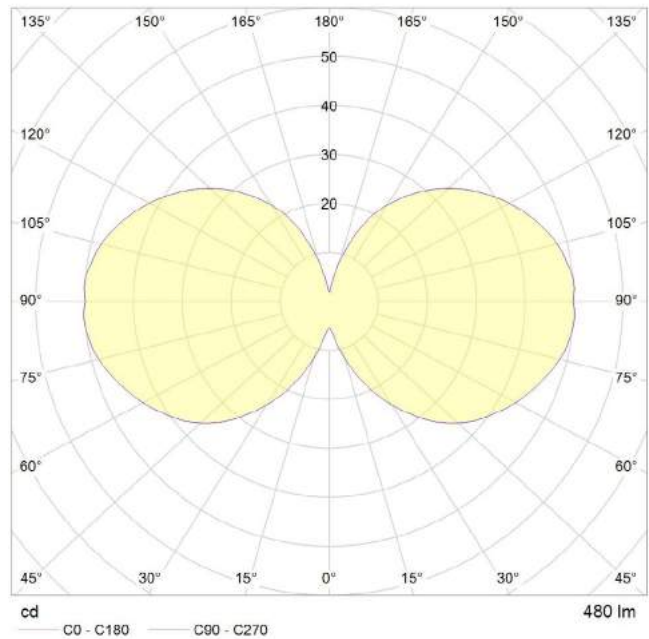

POLAR DIAGRAM

DIMMING

Dimmable: Yes
Dimming type: Trailing edge
Recommended US Dimmer: Lutron - Diva DVELV-300P-XX
(X denotes faceplate color)

A full list of compatible dimmers is available on request.

OUTER CARTON

Pc/ Ctn: 20
Gross weight: 9.48lbs
Length: 26.8in
Width: 11.0in
Height: 16.5in

IES/LDT FILE

Available upon request.

EAN US: 5060400151332