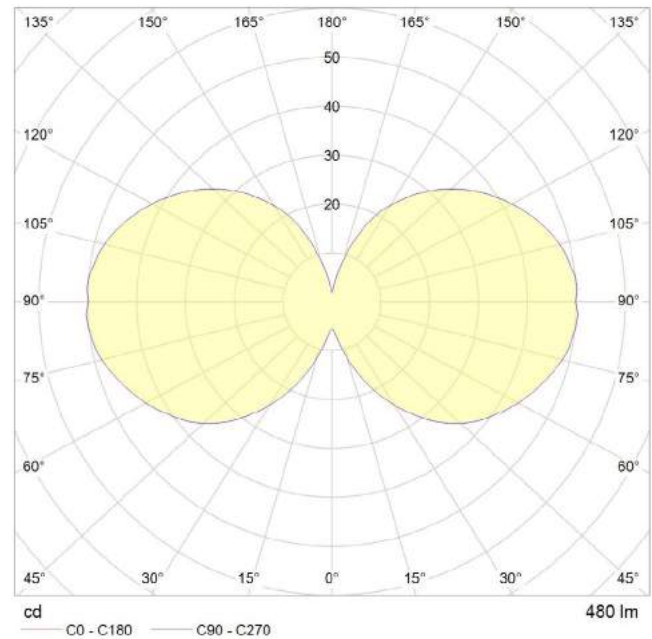

POLAR DIAGRAM

DIMMING

Dimmable: Yes
Dimming type: Trailing edge
Recommended US Dimmer: Lutron - Diva DVELV-300P-XX
(X denotes faceplate color)

A full list of compatible dimmers is available on request.

OUTER CARTON

Pc/ Ctn: 50
Gross weight: 13.46lbs
Length: 21.3in
Width: 21.3in
Height: 12.6in

IES/LDT FILE

Available upon request.

EAN US: 5060400151301