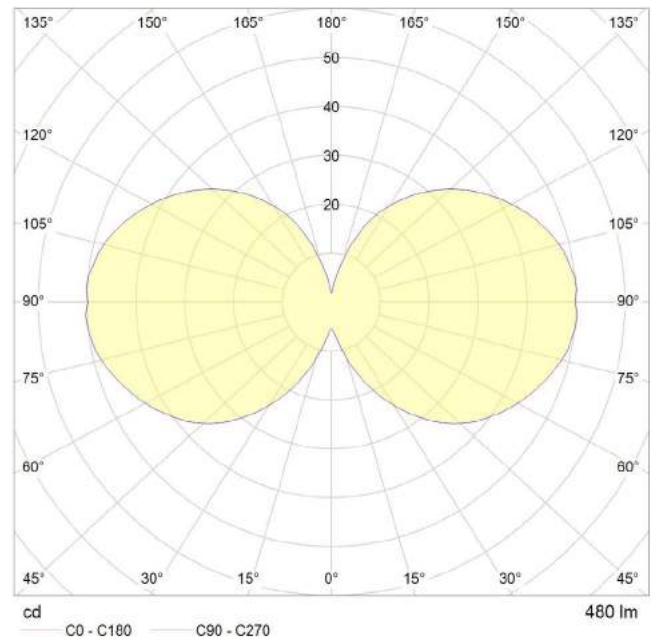

POLAR DIAGRAM

DIMMING

Dimmable: Yes
Dimming type: Trailing edge
Recommended US Dimmer: Lutron - Diva DVELV-300P-XX
(X denotes faceplate color)

A full list of compatible dimmers is available on request.

OUTER CARTON

Pc/ Ctn: 50
Gross weight: 13.46lbs
Length: 21.3in
Width: 21.3in
Height: 12.6in

IES/LDT FILE

Available upon request.

EAN US: 5060400151318