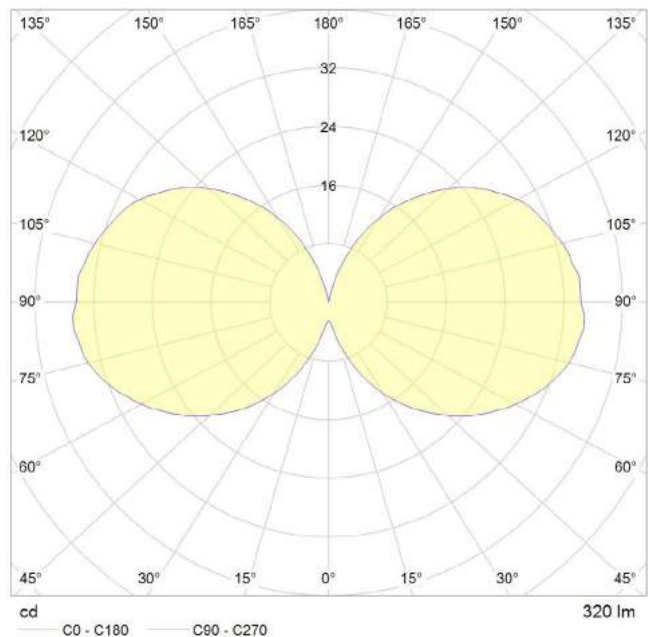

4 WATT | 360 LUMENS | 2500K

Classic, smooth dimmable LED filament lamp. This lamp uses 4 Watts of power and achieves 360 Lumens at a CRI of 95. It has an IP54 rating.

LAMP

Shape: C11
Materials: Brass cap, glass
Finish: Clear
Beam angle: 360°
Base: E12
Weight: 0.035 lbs
Working temperature: -5C to 40C
Warm up time: Instant
Warranty: 3 years
Input Voltage: 110V-120V
Glare control: We use up to 8 LED filaments in our lamps. This, together with a thicker phosphor coating, reduces and controls glare, resulting in an even, more comfortable light.

PERFORMANCE

CRI (colour rendering index)	95
Lamp lumen output	360
Luminaire circuits per watt (LM/W)	80
Lifetime (TM-21) (hours)	30,000
Colour Temperature	2500K
Power factor	0.9

POLAR DIAGRAM

DIMMING

Dimmable: Yes
Dimming type: Trailing edge
Recommended US Dimmer: Lutron - Diva DVELV-300P-XX
 (X denotes faceplate color)

A full list of compatible dimmers is available on request.

OUTER CARTON

Pc/ Ctn: 100
Gross weight: 6.83 lbs
Length: 16.4in
Width: 8.7in
Height: 8.2in

IES/LDT FILE

Available upon request.

EAN US: 5060400151219