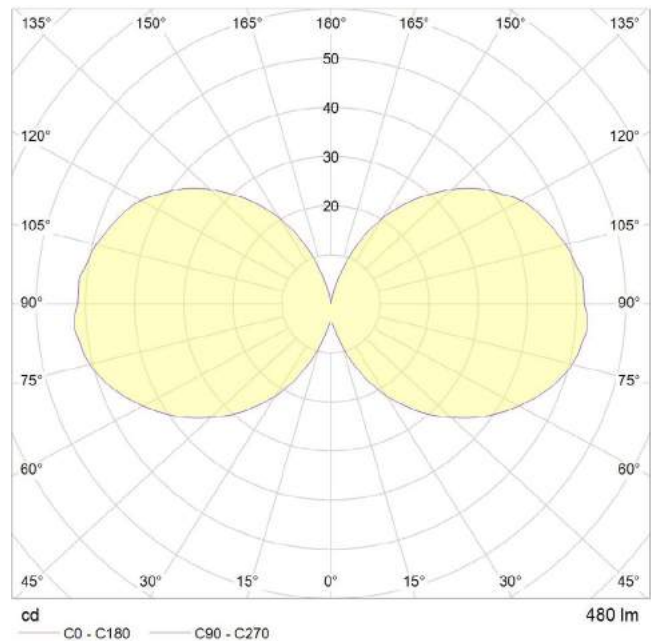

6 WATT | 480 LUMENS | 2500K

Classic, smooth dimmable LED filament lamp. This lamp uses 6 Watts of power and achieves 480 Lumens at a CRI of 95. It has an IP54 rating.

LAMP

Shape: A19
Materials: Brass cap, glass
Finish: Clear
Beam angle: 360°
Base: E26
Weight: 0.095 lbs
Working temperature: -5C to 40C
Warm up time: Instant
Warranty: 3 years
Input Voltage: 110V-120V
Glare control: We use up to 8 LED filaments in our lamps. This, together with a thicker phosphor coating, reduces and controls glare, resulting in an even, more comfortable light.

PERFORMANCE

CRI (colour rendering index)	95
Lamp lumen output	480
Luminaire circuits per watt (LM/W)	80
Lifetime (TM-21) (hours)	30,000
Colour Temperature	2500K
Power factor	0.9

POLAR DIAGRAM

DIMMING

Dimmable: Yes
Dimming type: Trailing edge
Recommended US Dimmer: Lutron - Diva DVELV-300P-XX
 (X denotes faceplate color)

A full list of compatible dimmers is available on request.

OUTER CARTON

Pc/ Ctn: 100
Gross weight: 14.33lbs
Length: 26.8in
Width: 14.0in
Height: 11.0in

IES/LDT FILE

Available upon request.

EAN US: 5060400151264