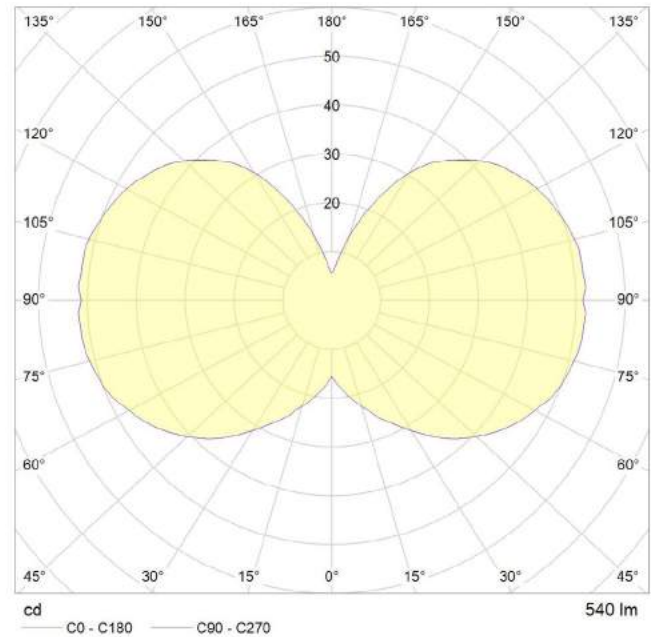

## LAMP

**Shape:** Custom  
**Materials:** Brass cap, mouth-blown glass  
**Finish:** Matte porcelain  
**Beam angle:** 360°  
**Base:** E26  
**Weight:** 0.373 lbs  
**Working temperature:** -5C to 40C  
**Warm up time:** Instant  
**Warranty:** 3 years  
**Input Voltage:** 110V-120V  
**Glare control:** We use up to 8 LED filaments in our lamps. This, together with a thicker phosphor coating, reduces and controls glare, resulting in an even, more comfortable light.

## PERFORMANCE

CRI (colour rendering index)	95
Lamp lumen output	540
Luminaire circuits per watt (LM/W)	90
Lifetime (TM-21) (hours)	30,000
Colour Temperature	2700K
Power factor	0.9

## POLAR DIAGRAM

## OUTER CARTON

**Pc/ Ctn:** 20  
**Gross weight:** 9.92lbs  
**Length:** 32.2in  
**Width:** 12.9in  
**Height:** 11.8in