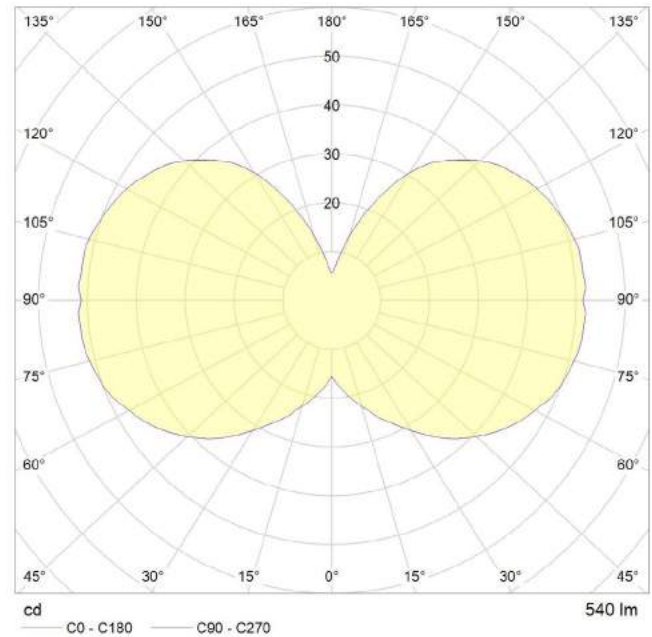

POLAR DIAGRAM

DIMMING

Dimmable: Yes
Dimming type: Trailing edge
Recommended US Dimmer: Lutron - Diva DVELV-300P-XX
(X denotes faceplate color)

A full list of compatible dimmers is available on request.

OUTER CARTON

Pc/ Ctn: 20
Gross weight: 9.92lbs
Length: 26.8in
Width: 11.0in
Height: 14.2in

IES/LDT FILE

Available upon request.

EAN US: 5060400150298