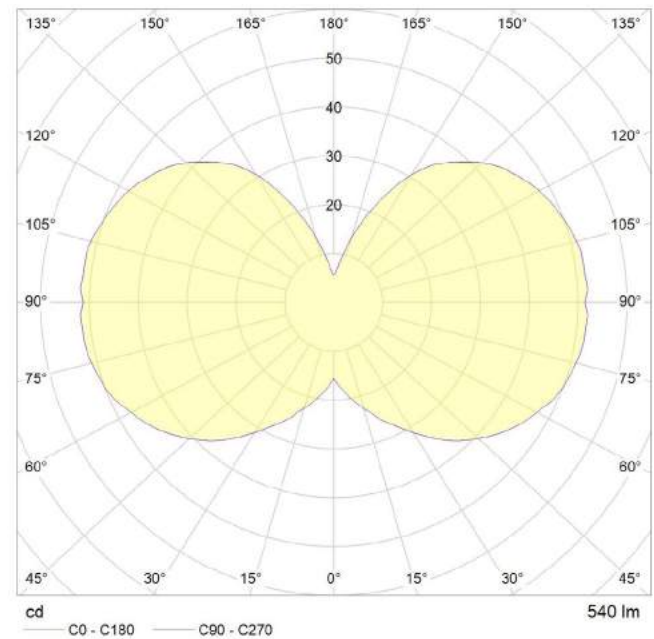

POLAR DIAGRAM

DIMMING

Dimmable: Yes
Dimming type: Trailing edge
Recommended US Dimmer: Lutron - Diva DVELV-300P-XX
(X denotes faceplate color)

A full list of compatible dimmers is available on request.

OUTER CARTON

Pc/ Ctn: 20
Gross weight: 9.92lbs
Length: 28.7in
Width: 11.8in
Height: 13.4in

IES/LDT FILE

Available upon request.

EAN US: 5060400150311