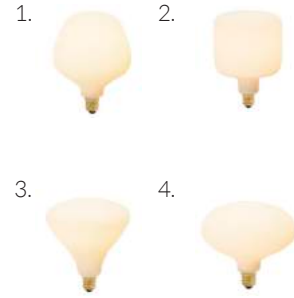

GRAPHITE PENDANT

SKU: GRAP-PD-01-US

tala®

Anodised aluminium pendant, fitted with a braided 3 metre black kink free cord that's easily adjusted by hand. Complete with ceiling rose as standard.

FIXTURE

Type: Pendant
Materials: Anodised aluminium
Finish: Anodised
Ceiling rose dimensions: 1.57in x 2.56in
Lampholder: E26
Weight: 0.675 lbs
Warranty: 1 year
Input Voltage: 110-120V
Cord: 3 metre cord, Black fabric covered silicone
Luminaire: Class I
Wattage: Max 60 W

Dimmable: Yes

2.56 in

1.57 in

BEST PAIRED WITH

1. Enno / Noma / Oblo / Oval

OUTER CARTON

Pc/ Ctn: 9
Gross weight: 11.9 lbs
Length: 15.0in
Width: 15.0in
Height: 8.3in

EAN US: 5060400150571