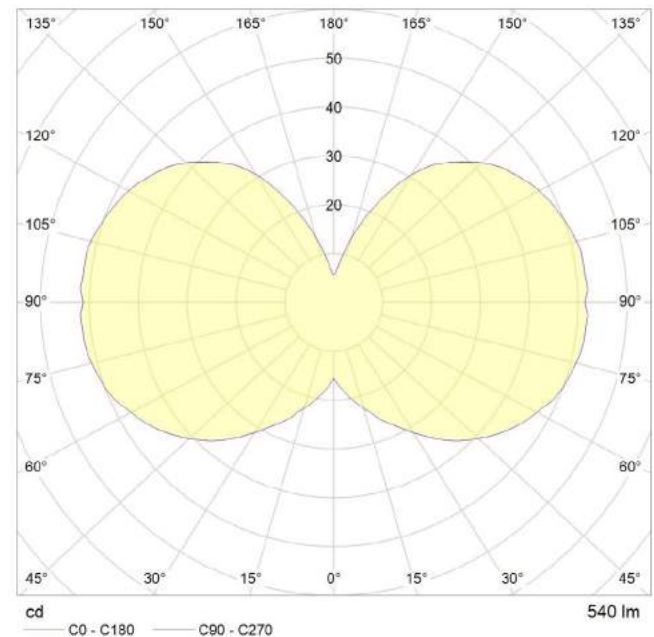

POLAR DIAGRAM

DIMMING

Dimmable: Yes
Dimming type: Trailing edge
Recommended US Dimmer: Lutron - Diva DVELV-300P-XX
(X denotes faceplate color)

A full list of compatible dimmers is available on request.

OUTER CARTON

Pc/ Ctn: 20
Gross weight: 9.92lbs
Length: 29.9in
Width: 12.2in
Height: 14.9in

IES/LDT FILE

Available upon request.

EAN US: 5060400150304