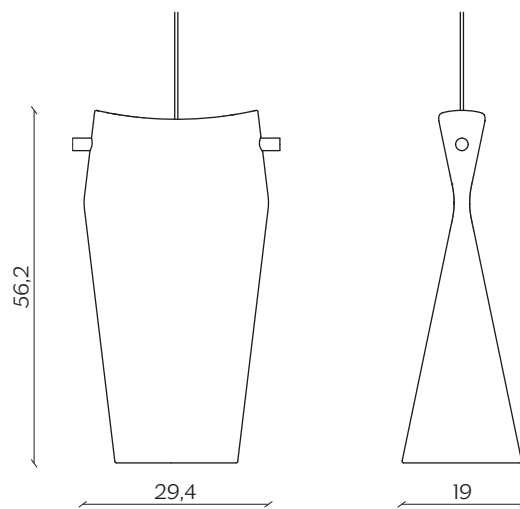

A crushed, deformed tube is the concept behind Dent, an ethereal pendant lamp made from wood and ceramic with a unique, extremely delicate shape. Available in two different sizes.

Its Thyme

DIMENSIONI | DIMENSIONS

lunghezza | width: 19,4 cm

larghezza | depth: 12,6 cm

altezza | height: 39,5 cm

lunghezza | width: 29,4 cm

larghezza | depth: 19 cm

altezza | height: 56,2 cm

Its Thyme

AMBIENTE | ENVIRONMENT

interno | indoor

DETTAGLI TECNICI | TECHNICAL DETAILS

lunghezza cavo | cable length: 1,80 m
lampadina | lightbulb: E27, max 60W
classe energetica | energy class: A++, A+, A

FINITURE | FINISHES

Ceramica | Ceramic