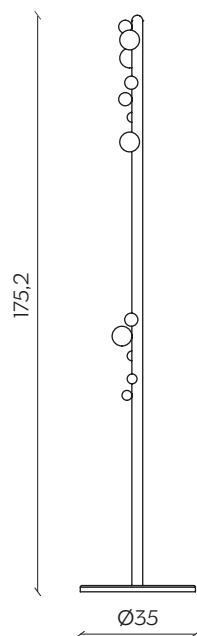

Small beech wood balls seem to appear from nowhere along
a coloured stem, lending the traditional coat stand a vibrant personality.
A complementary furnishing item that lives up to your challenges.

Its Thyme

DIMENSIONI | DIMENSIONS

lunghezza | width: 35 cm

larghezza | depth: 35 cm

altezza | height: 175,2 cm

AMBIENTE | ENVIRONMENT

interno | indoor

Its Thyme

FINITURE | FINISHES STRUTTURA | STRUCTURE