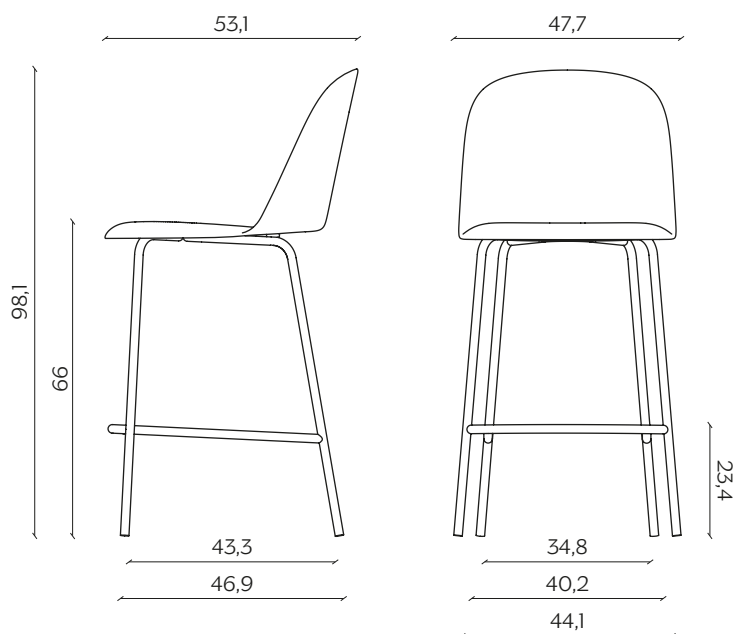

Mariolina is the answer to the need for an eclectic product, made with a contemporary production method and suitable for everyday life.

Its Thyme

DIMENSIONI | DIMENSIONS

lunghezza | width: 47,7 cm

larghezza | depth: 53,1 cm

altezza | height: 98,1 cm

altezza del sedile | seat height: 66 cm

AMBIENTE | ENVIRONMENT

interno, esterno (solo su base laccata e senza cuscino sedile)

indoor, outdoor (only on lacquered base and without seat cushion)