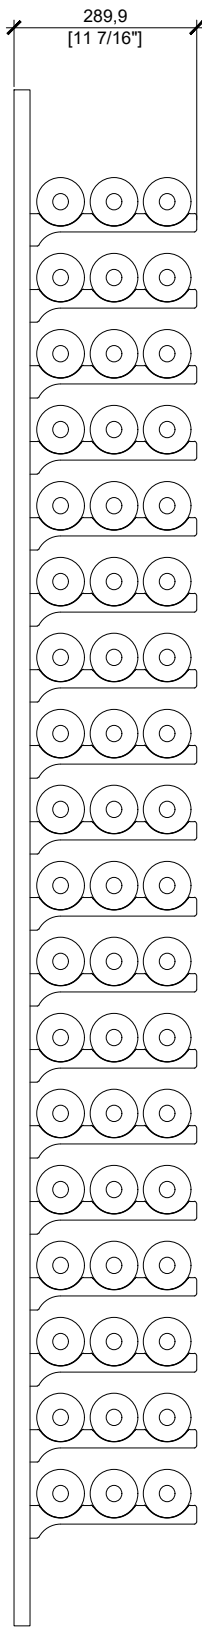

TOP

FRONT

SIDE

MOUNTING LOCATIONS

 <p>LIQUID SYSTEMS CLASSIC 8FT</p>	Scale:	1" = 1'-0"
	Date:	24.APR.2020
<p>Project:</p> <p>LIQUID SYSTEMS CLASSIC 8FT</p>	Issue/Revision	
	Date	
<p>Drawing:</p> <p>TRIPLE DEPTH - 54 BOTTLE DISPLAY</p>	Drawing No:	SD1.0