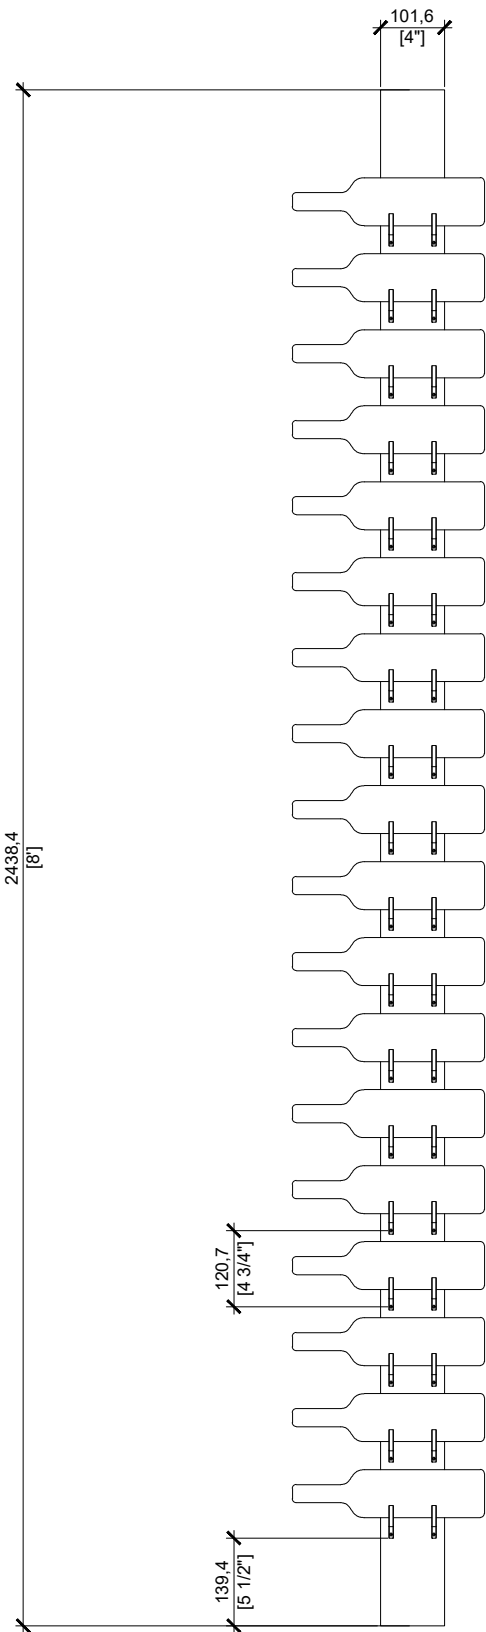

TOP

FRONT

SIDE

MOUNTING LOCATIONS

 <p>LIQUID SYSTEMS CLASSIC 8FT</p>	Scale:	1" = 1'-0"
	Date:	24.APR.2020
<p>Project:</p> <p>LIQUID SYSTEMS CLASSIC 8FT</p>	Issue/Revision	
	Date	
<p>Drawing:</p> <p>TRIPLE DEPTH - 54 BOTTLE DISPLAY</p>	Drawing No:	SD1.0