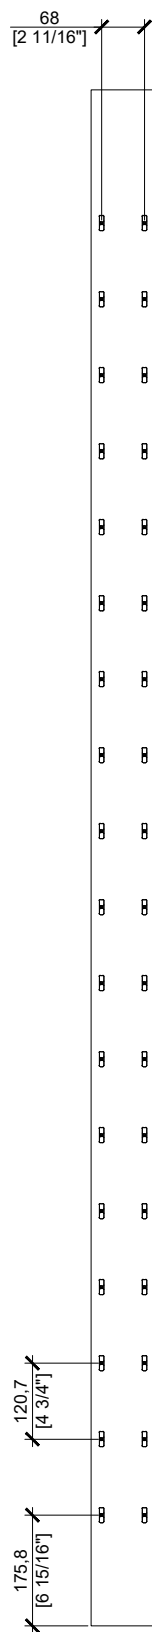

TOP

FRONT

SIDE

MOUNTING LOCATIONS

 <p>LIQUID SYSTEMS CLASSIC 8FT</p>	Scale:	1" = 1'-0"
	Date:	24.APR.2020
<p>Project:</p> <p>LIQUID SYSTEMS CLASSIC 8FT</p>	Issue/Revision	
	Date	
<p>Drawing:</p> <p>TRIPLE DEPTH - 54 BOTTLE DISPLAY</p>	Drawing No:	SD1.0