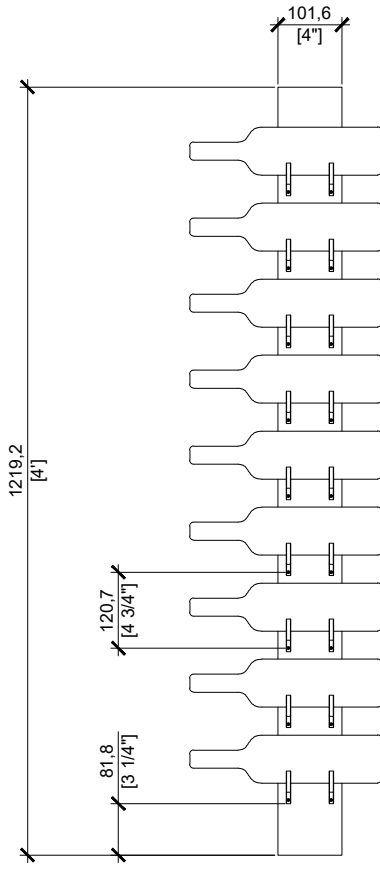

TOP

FRONT

SIDE

MOUNTING LOCATIONS

Project:	LIQUID SYSTEMS CLASSIC 4FT		Scale:	1" = 1'-0"
	SINGLE DEPTH - 9 BOTTLE DISPLAY		Date:	24.APR.2020
Drawing:			Issue/Revision	
			Date	
			Drawing No:	SD1.0