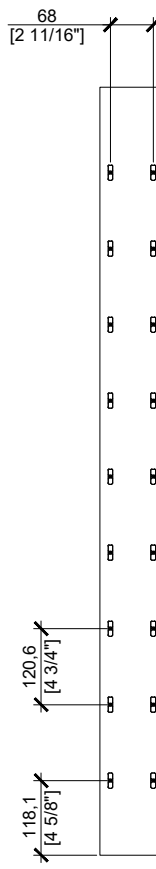

TOP

FRONT

SIDE

MOUNTING LOCATIONS

Project:	LIQUID SYSTEMS CLASSIC 4FT		Scale:	1" = 1'-0"
	SINGLE DEPTH - 9 BOTTLE DISPLAY		Date:	24.APR.2020
Drawing:			Issue/Revision	
			Date	
			Drawing No:	SD1.0