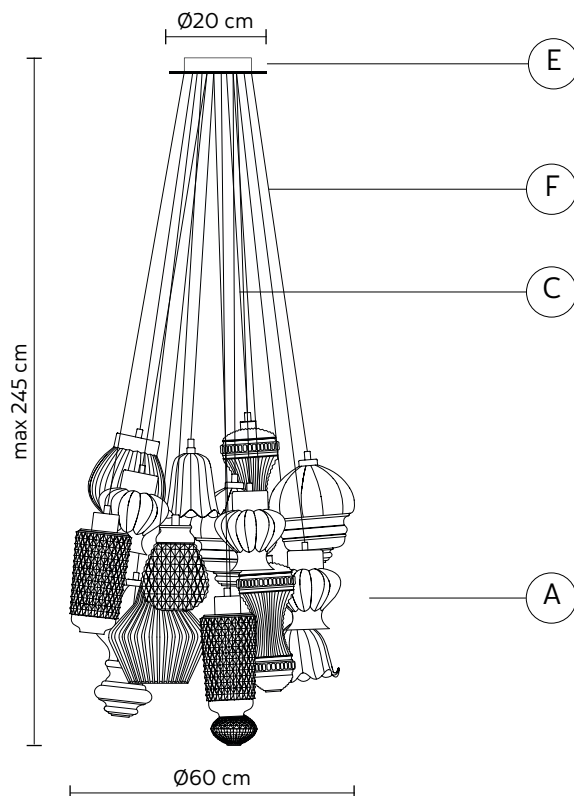

CERAUNAVOLTA suspension lamp 22 elements

Matteo Ugolini & Edmondo Testaguzza design

year 2016

DATA SHEET - **SE134 1S 00D**

LAMPSHADE "A"

material glass
colour transparent

CEILING CUP "E"

material metal
colour matt white

ELECTRICAL CABLE "C"

colour transparent

SUSPENSION CABLE "F"

material metal

PACKAGING

net weight/kg 16,6

ELECTRICAL SYSTEM

socket E26
source 4 x max 18W LED
energy class from A to A++

LIGHT EMISSION

unidirectional

direct
filtered
indirect
absence

bulb not provided

COLLECTION

also available modular/single version suspension lamp and transparent colour

SE134 2S 00A

SE134 2T 00A

SE134 3S 00C

SE134 3T 00C

SE134 1T 00D