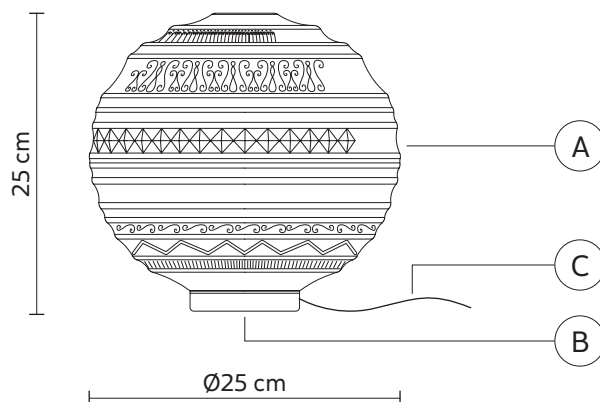

BRILLE table lamp

Matteo Ugolini design

year 2017

DATA SHEET - CT144 1B V11

DIFFUSER "A"

material frosted glass
colour white

BASE "B"

material metal
colour matt white

ELECTRICAL CABLE "C"

colour transparent

ELECTRICAL SYSTEM

socket E12
source 1 x max 6W LED
energy class da E a A++

PACKAGING

nr. of collis 1
net weight/kg 1,85
gross weight/kg 2,8
packaging/cm 35x35x38

EMISSION OF LIGHT