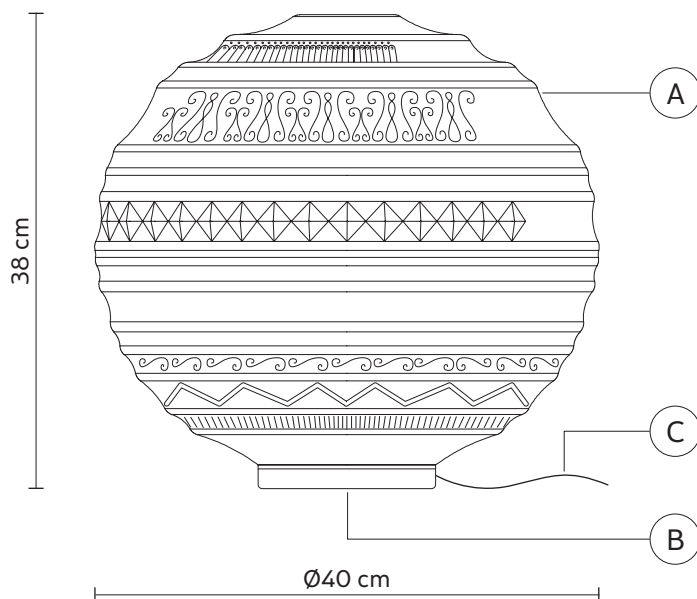

## DIFFUSER "A"

material frosted glass  
colour white

## ELECTRICAL CABLE "C"

colour transparent

## PACKAGING

nr. of collis 1  
net weight/kg 5,65  
groos weight/kg 8  
packaging/cm 50x50x50

## EMISSION OF LIGHT

one directional

direct  
filtered  
indirect  
none