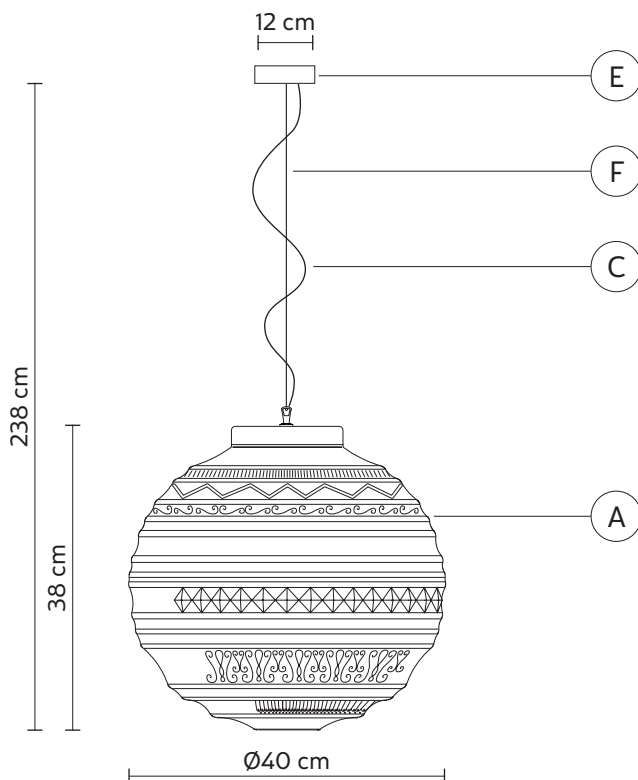

BRILLE suspension lamp

Matteo Ugolini design

year 2017

DATA SHEET - SE144 2B V11

DIFFUSER "A"

material frosted glass
colour white

CEILING CUP "E"

material metal
colour matt white

ELECTRICAL CABLE "C"

colour transparent

SUSPENSION CABLE "F"

material steel

ELECTRICAL SYSTEM

socket E26
source 1 x max 18W LED
energy class da E a A++

PACKAGING

nr. of collis 1
net weight/kg 6
gross weight/kg 8,5
packaging/cm 50x50x50

EMISSION OF LIGHT

one directional

CERTIFICATION

bulb not provided

COLLECTION

available also as: ceiling/wall lamp and table lamp

SE144 1B V11