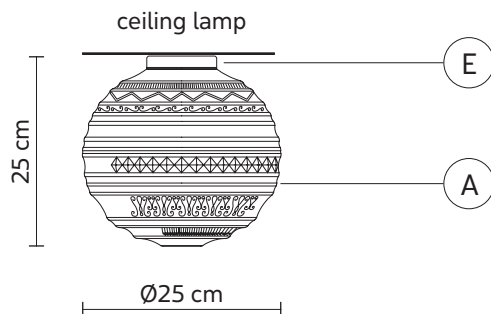

BRILLE ceiling/wall lamp

Matteo Ugolini design

year 2017

DATA SHEET - PL144 1B V11

DIFFUSER "A"

material frosted glass
colour white

CEILING CUP "E"

material metal
colour matt white

ELECTRICAL SYSTEM

socket E12
source 1 x max 6W LED
energy class da E a A++

PACKAGING

nr. of collis 1
net weight/kg 1,85
gross weight/kg 2,8
packaging/cm 35x35x38

EMISSION OF LIGHT

one directional

CERTIFICATION

bulb not provided

wall lamp

COLLECTION

available also as: suspension lamp and table lamp

PL144 2B V11