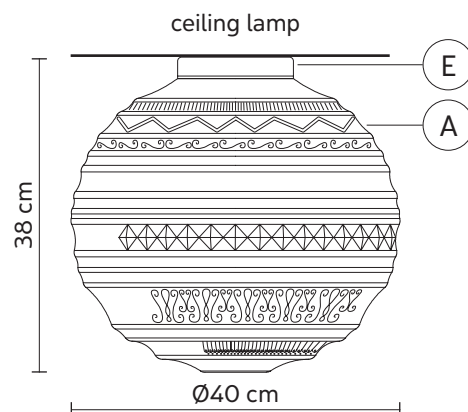

BRILLE ceiling/wall lamp

Matteo Ugolini design

year 2017

DATA SHEET - PL144 2B V11

DIFFUSER "A"

material frosted glass
colour white

CEILING CUP "E"

material metal
colour matt white

ELECTRICAL SYSTEM

socket E26
source 1 x max 18W LED
energy class da E a A++

PACKAGING

nr. of collis 1
net weight/kg 5,5
gross weight/kg 7,6
packaging/cm 50x50x50

EMISSION OF LIGHT

one directional

CERTIFICATION

bulb not provided

wall lamp

COLLECTION

available also as: suspension lamp and table lamp

PL144 1B V11