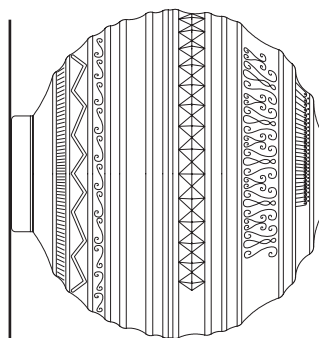

BRILLE ceiling/wall lamp

Matteo Ugolini design

year 2017

DATA SHEET - PL144 2B V11

DIFFUSER "A"

material frosted glass
colour white

CEILING CUP "E"

material metal
colour matt white

ELECTRICAL SYSTEM

socket E26
source 1 x max 18W LED
energy class da E a A++

PACKAGING

nr. of collis 1
net weight/kg 5,5
gross weight/kg 7,6
packaging/cm 50x50x50

EMISSION OF LIGHT

one directional

CERTIFICATION

bulb not provided

wall lamp

COLLECTION

available also as: suspension lamp and table lamp

PL144 1B V11