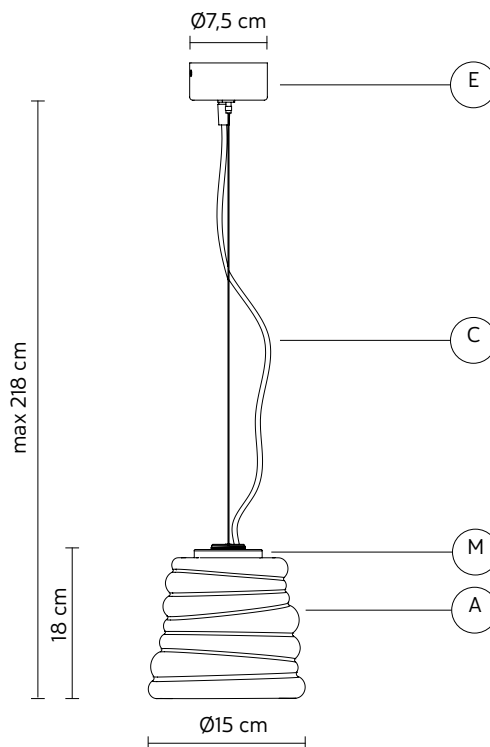

BIBENDUM pendant

Paola Navone design

year 2019

DATA SHEET - SE198DT INT

LAMPSHADE "A"

material glass
colour transparent

KIT LED "M"

material aluminum
colour matt black

CEILING CUP "E"

material metal
colour matt black

ELECTRICAL CABLE "C"

colour white fabric cable

ELECTRICAL SYSTEM

socket E14
source 1 x max 42W
energy class from E to A++

PACKAGING

n° cartons 1
net weight/kg 0,9
gross weight/kg 1,4
packaging/cm 24x24x39

LIGHT EMISSION

unidirectional

direct
filtered
indirect
absence

COLLECTION

also available LED version

COMPLIANT WITH

IEC 60598-1:2014
EN 60598-1:2015

degree of protection IP20
bulb not provided