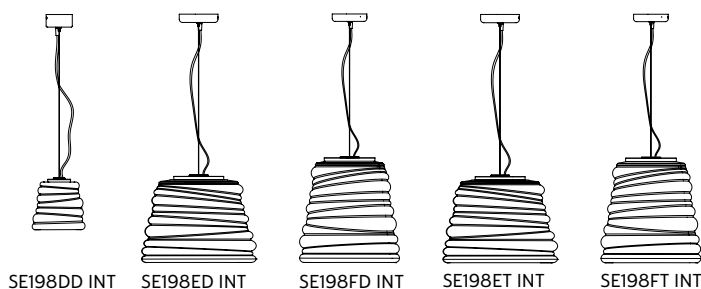

BIBENDUM pendant

Paola Navone design

year 2019

DATA SHEET - SE198DT INT

LAMPSHADE "A"

material glass
colour transparent

KIT LED "M"

material aluminum
colour matt black

CEILING CUP "E"

material metal
colour matt black

ELECTRICAL CABLE "C"

colour white fabric cable

ELECTRICAL SYSTEM

socket E14
source 1 x max 42W
energy class from E to A++

PACKAGING

n° cartons 1
net weight/kg 0,9
gross weight/kg 1,4
packaging/cm 24x24x39

LIGHT EMISSION

unidirectional

direct
filtered
indirect
absence

COLLECTION

also available LED version

COMPLIANT WITH

IEC 60598-1:2014
EN 60598-1:2015

degree of protection IP20
bulb not provided