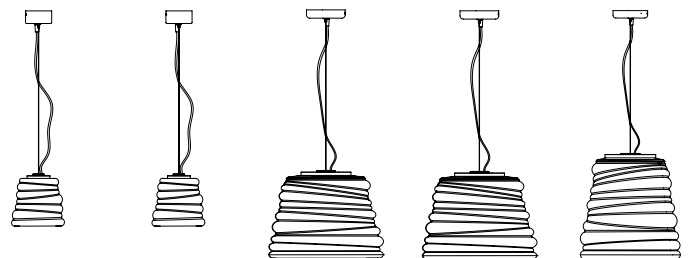

### LAMPSHADE "A"

material glass  
colour transparent

### LIGHT EMISSION

unidirectional

 direct  
 filtered  
 indirect  
 absence

### COLLECTION

also available E27 version

SE198AT INT

SE198AD INT

SE198BD INT

SE198BT INT

SE198CD INT