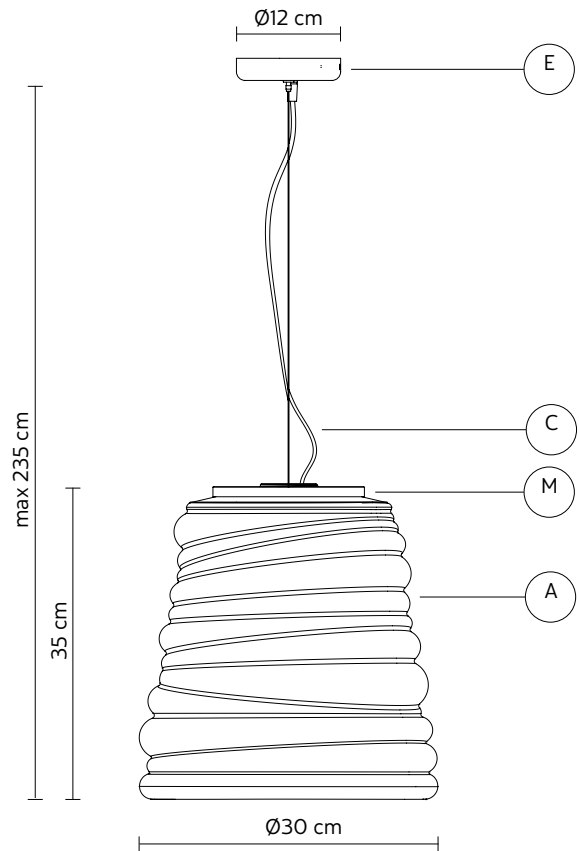

BIBENDUM pendant

Paola Navone design

year 2019

DATA SHEET - SE198CV INT

LAMPSHADE "A"

material glass
colour transparent

KIT LED "M"

material aluminum
colour matt black

CEILING CUP "E"

material metal
colour matt black

ELECTRICAL CABLE "C"

colour white fabric cable

ELECTRICAL SYSTEM

source LED 17W dimmable
1700lumen **2700K**
CRI ≥80 class A+

PACKAGING

n° cartons 1
net weight/kg 5,6
gross weight/kg 8,2
packaging/cm 47x47x47

LIGHT EMISSION

unidirectional

direct
 filtered
 indirect
 absence

COMPLIANT WITH

IEC 60598-1:2014
EN 60598-1:2015

degree of protection IP20
LED equipped