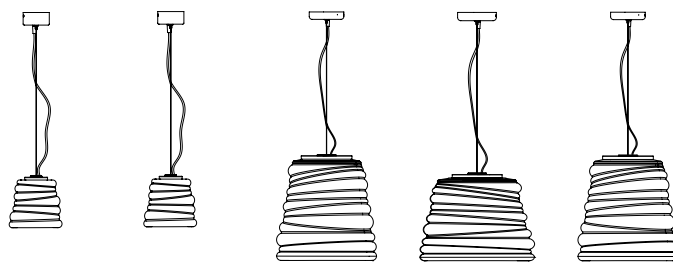

### LAMPSHADE "A"

material glass  
colour white frosted

### LIGHT EMISSION

unidirectional

 direct  
 filtered  
 indirect  
 absence

### COMPLIANT WITH

IEC 60598-1:2014  
EN 60598-1:2015

degree of protection IP20  
bulb not provided

### COLLECTION

also available LED version

SE198DT INT

SE198DD INT

SE198FD INT

SE198ET INT

SE198FT INT