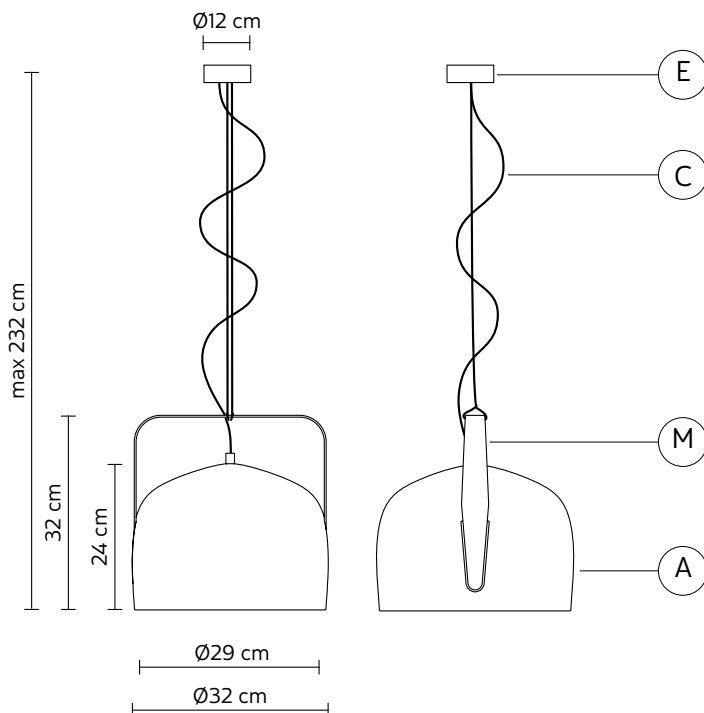

BAG suspension lamp

Baldessari & Baldessari design

year 2018

DATA SHEET - SE154 AB V11

LAMPSHADE "A"

material	smooth ceramic	
colour	glossy white	

HANDLE "M"

material	metal	
colour	charcoal-grey	

ELECTRICAL CABLE "C"

colour	white	
--------	-------	---

ELECTRICAL SYSTEM

socket	E26
source	1 x max 18W LED
energy class	from E to A++

PACKAGING

n° cartons	1
net weight/kg	4,7
gross weight/kg	6,2
packaging/cm	51x51x40

LIGHT EMISSION

unidirectional

	direct
	filtered
	indirect
	absence

CERTIFICATION

bulb not provided

COLLECTION

also available table and floor lamp version, small and large