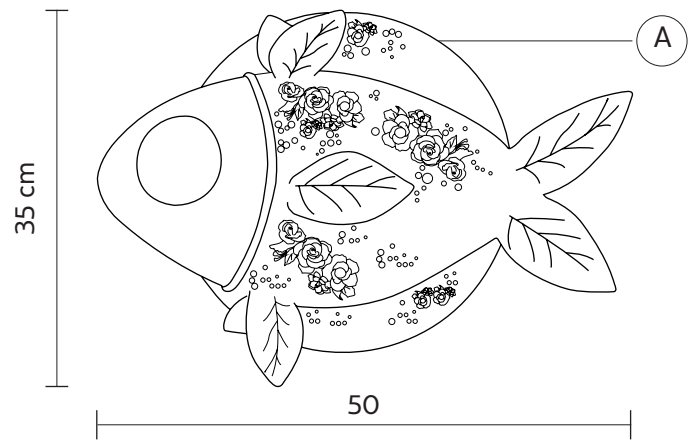

APRILE wall lamp

Matteo Ugolini design

year 2016

TECHNICAL SHEET - AP132 1B V11

STRUCTURE "A"

material	ceramic	
colour	white	

ELECTRICAL SYSTEM

socket	E26
source	max 1x18w LED
energy class	from E to A++

PACKAGING

nr. of collis	1
net weight/kg	4
gross weight/kg	6
packaging/cm	70X46X36

EMISSION OF LIGHT

unidirectional

	direct
	filtered
	indirect
	none

CERTIFICATION

bulb not provided