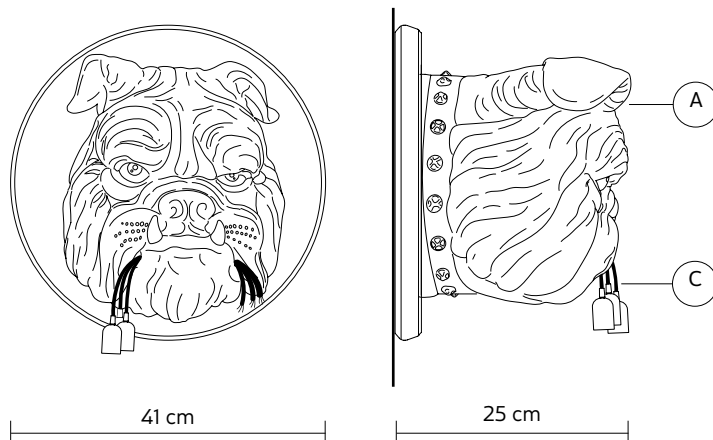

AMSTERDAM wall lamp

Matteo Ugolini design

year 2019

DATA SHEET - **AP191BA INT**

LAMP "A"

material ceramic
colour matt white

CABLE "C"

colour white fabric
cable

ELECTRICAL SYSTEM

socket E27
source 3x max 10W* LED
energy class from A to A++
***only plastic bulb**

PACKAGING

n° cartons 1
net weight/kg 4,8
gross weight/kg 6,1
packaging/cm 51x51x32

LIGHT EMISSION

unidirectional

 direct
 filtered
 indirect
 absence

COMPLIANT WITH

IEC 60598-1:2014
EN 60598-1:2015

degree of protection IP20
bulb optional

700U - plastic bulb
1xE27 - 6W LED, 534lumen
2700K, CRI>80
220/240V
class A+

COLLECTION