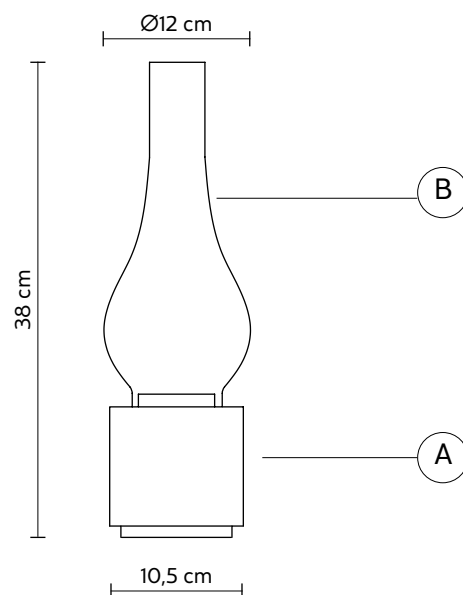

AMARCORD table lamp

Matteo Ugolini design

year 2018

DATA SHEET - CT121 BF V11

BASE "A"

material concrete
colour white

DIFFUSER "B"

material glass
colour smoked

ELECTRICAL CABLE

colour transparent

ELECTRICAL SYSTEM

socket E26
source 1 x max18W LED
energy class from E to A++

PACKAGING

n° cartons 2
net weight/kg 1,9 (A+B)
gross weight/kg 2,2 (A+B)
packaging/cm 21x21x20(A) - 24x24x39(B)

LIGHT EMISSION

unidirectional

direct
 filtered
 indirect
 absence

CERTIFICATION

bulb not provided

COLLECTION

also available wall lamp version