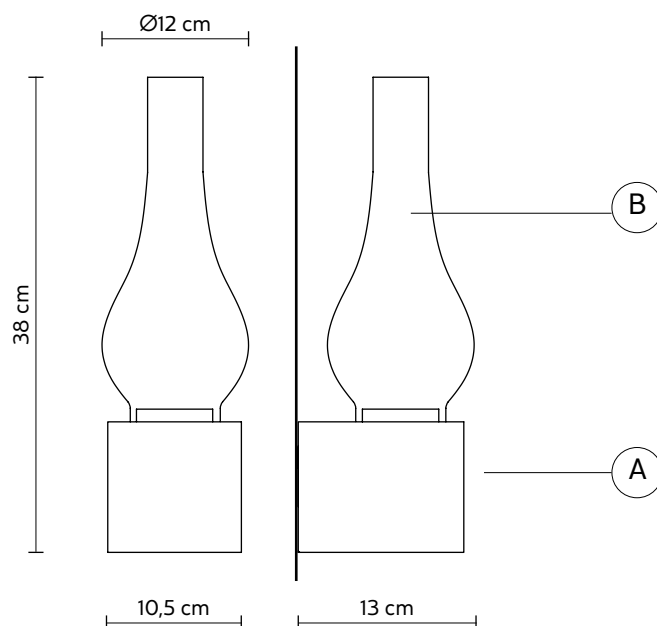

AMARCORD wall lamp

Matteo Ugolini design

year 2016

DATA SHEET - AP121 1G V11

BASE "A"

material	concrete	
colour	dove grey	

DIFFUSER "B"

material	glass	
colour	smoked	

ELECTRICAL SYSTEM

socket	E26
source	1 x max 18W LED
energy class	from E to A++

PACKAGING

n° cartons	2
net weight/kg	2,2 (A+B)
gross weight/kg	2,8 (A+B)
packaging/cm	21x21x20 (A) - 24x24x39 (B)

LIGHT EMISSION