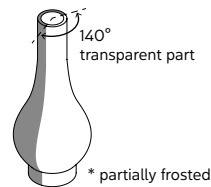

LIGHT EMISSION

unidirectional

	direct
	filtered
	indirect
	absence

CERTIFICATION

bulb not provided

COLLECTION

also available wall lamp version

CT121 1B V11