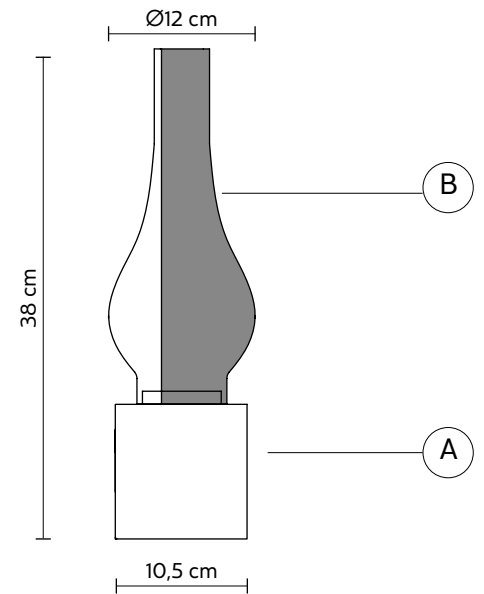

AMARCORD table lamp

Matteo Ugolini design

year 2018

DATA SHEET - CT121 GS V11

BASE "A"

material	concrete	
colour	dove grey	

DIFFUSER "B"

material	glass	
colour	frosted transparent*	

ELECTRICAL CABLE

colour	transparent	
--------	-------------	---

ELECTRICAL SYSTEM

socket	E26
source	1 x max 18W LED
energy class	from E to A++

PACKAGING

n° cartons	2
net weight/kg	1,9
gross weight/kg	2,2
packaging/cm	21x21x20(A) - 24x24x39(B)

LIGHT EMISSION

unidirectional

	direct
	filtered
	indirect
	absence

CERTIFICATION

bulb not provided

COLLECTION

also available wall lamp version

CT121 1B V11