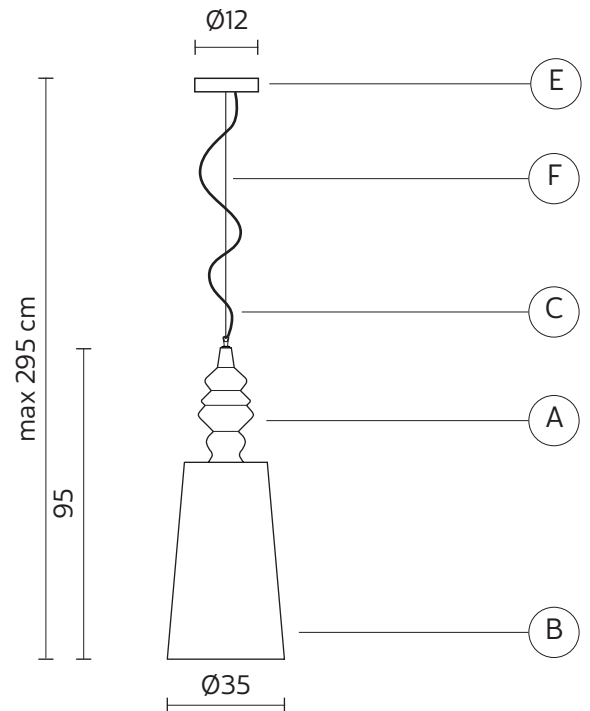

ALÌ E BABÀ suspension

Matteo Ugolini design

year 2009/2010

TECHNICAL SHEET - SE619BS

STRUCTURE "A"

material	ceramic	
colour	glossy white	

SHADE "B"

material	linen	
colour	white	

CEILING CUP "E"

material	metal	
colour	glossy white	

ELECTRICAL CABLE "C"

material	PVC	
colour	transparent	

SUSPENSION CABLE "F"

material	steel	

ELECTRICAL SYSTEM

socket	E26
source	max 1x18w LED
energy class	from E to A++

PACKAGING

nr. of collis	2
net weight/kg	2,6
gross weight/kg	5,6
packaging/cm	30x30x62(A) - 50x50x74(B)

EMISSION OF LIGHT

one-directional

	direct
	filtered
	indirect
	none

CERTIFICATION

bulb not provided