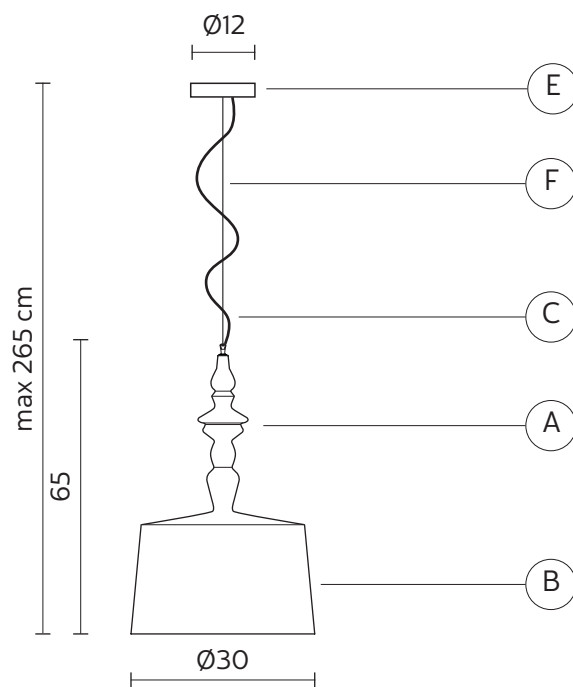

ALÌ E BABÀ suspension

Matteo Ugolini design

year 2009/2010

TECHNICAL SHEET - SE622BS

STRUCTURE "A"

material	ceramic	
colour	glossy white	

SHADE "B"

material	linen	
colour	white	

CEILING CUP "E"

material	metal	
colour	glossy white	

ELECTRICAL CABLE "C"

material	PVC	
colour	transparent	

SUSPENSION CABLE "F"

material	steel	
----------	-------	--

ELECTRICAL SYSTEM

socket	E26
source	max 1x18w LED
energy class	from E to A++

PACKAGING

nr. of collis	2
net weight/kg	4,2
gross weight/kg	5
packaging/cm	31x31x61(A) - 36x36x24(B)

EMISSION OF LIGHT

one-directional

CERTIFICATION

bulb not provided

COLLECTION

available also as floor lamp, wall lamp and table lamp