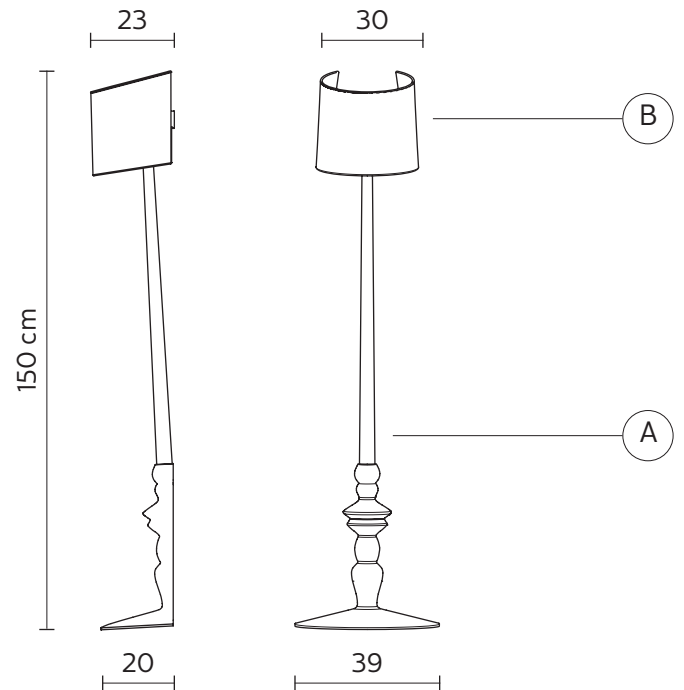

ALÌ E BABÀ floor lamp

Matteo Ugolini design

year 2009/2010

TECHNICAL SHEET - H6025CBS

STRUCTURE "A"

material	ceramic	
colour	glossy white	

SHADE "B"

material	linen	
colour	white	

ELECTRICAL CABLE "C"

material	PVC	
colour	transparent	

ELECTRICAL SYSTEM

socket	E26
source	max 1x18w LED
energy class	from E to A++

PACKAGING

nr. of collis	1
net weight/kg	3,25
gross weight/kg	8,65
packaging/cm	37x62x123

EMISSION OF LIGHT

one-directional

CERTIFICATION

bulb not provided

COLLECTION

available also as: tavolo, wall lamp and suspension