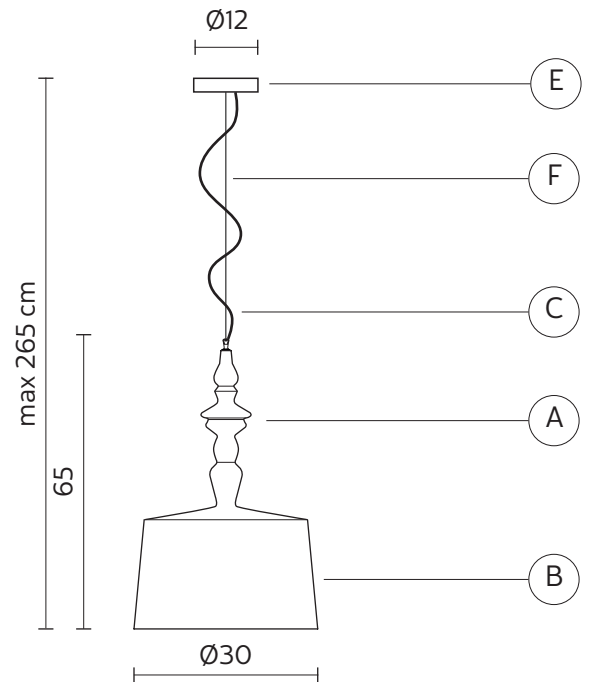

ALÌ E BABÀ suspension

Matteo Ugolini design

year 2009/2010

TECHNICAL SHEET - SE624BC

STRUCTURE "A"

material	ceramic	
colour	glossy white	

SHADE "B"

material	ceramic	
colour	glossy white	

CEILING CUP "E"

material	metal	
colour	glossy white	

ELECTRICAL CABLE "C"

material	PVC	
colour	transparent	

SUSPENSION CABLE "F"

material	steel	
----------	-------	--

ELECTRICAL SYSTEM

socket	E26
source	max 1x18w LED
energy class	from E to A++

PACKAGING

nr. of collis	2
net weight/kg	4,8
gross weight/kg	9,1
packaging/cm	31x31x63(A) - 35x35x31(B)

EMISSION OF LIGHT

one-directional

	direct
	filtered
	indirect
	none

CERTIFICATION

bulb not provided

COLLECTION