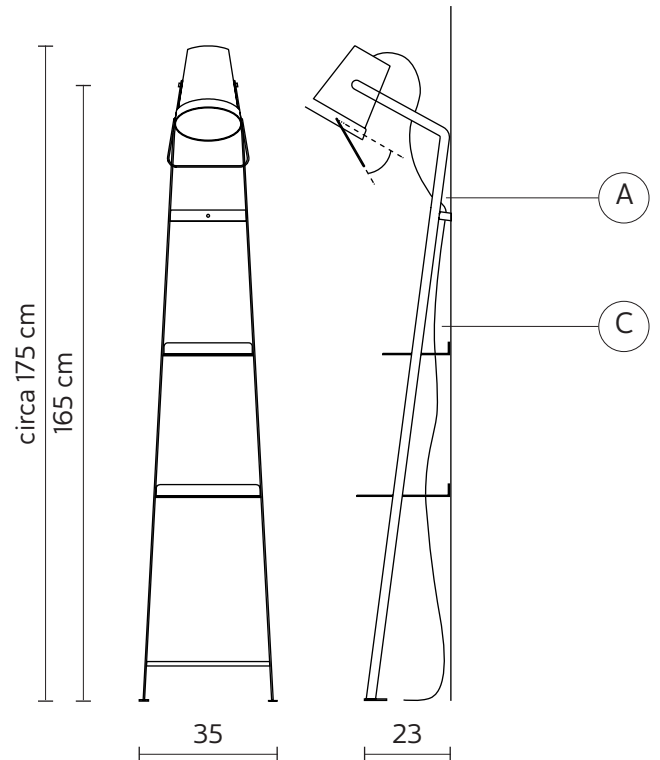

ALFRED floor lamp

Bizzarri design

year 2016

TECHNICAL SHEET - HP128 1B INT

STRUCTURE "A"

material	metal	
colour	matt white	

ELECTRICAL CABLE "C"

material	cotton	
colour	white/ black	

ELECTRICAL SYSTEM

socket	E27
source	max 1x52w
energy class	from E to A++

PACKAGING

nr. of collis	1
net weight/kg	7,7
gross weight/kg	11,7
packaging/cm	185x40x40

EMISSION OF LIGHT

one-directional

	direct
	filtered
	indirect
	none

CERTIFICATION

IEC	60598-1:2014
EN	60598-1:2015

IP rate	IP20
bulb	not provided

COLLECTION

HP1282NINT