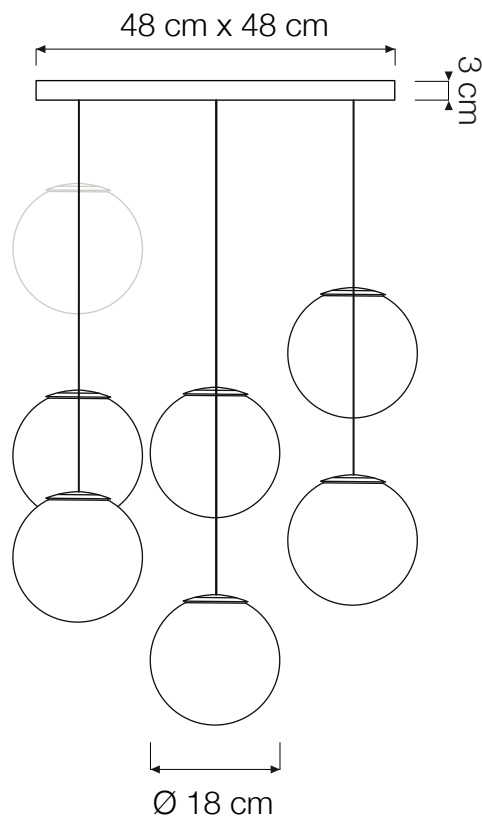

# SEI LUNE PENDANT

Sei lune (6 x Ø 18) max 6 x 8W | E14 (230V) - E12 (120V)  
Equivalent W dimmable LED bulbs compatible | rec. LED 6 x 3,5W

Led color temperature recommended:  
neutral white 4200 °K / warm white 2700 °K

### COLOR

○ white

INCLUDES 130 CM CORD AND METAL CEILING BASE. CUSTOM CORD LENGTHS ARE AVAILABLE FOR AN ADDITIONAL CHARGE. BULBS ARE NOT INCLUDED.

RECYCLED CARDBOARD

PROUDLY DESIGNED AND MADE  
IN ROME | ITALY