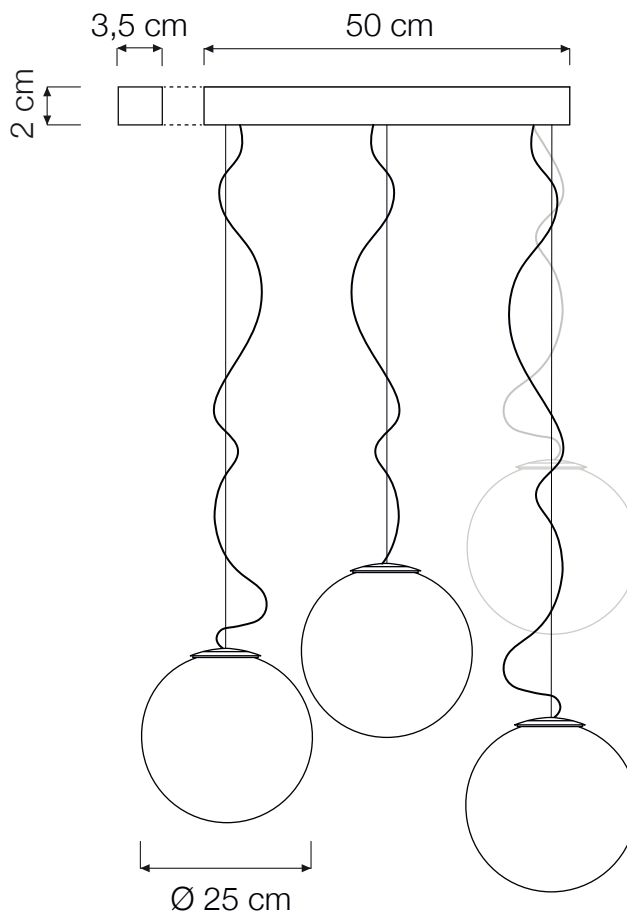

TRE LUNE PENDANT

Tre lune (3 x Ø 25) max 3 x 30W | E14 (230V) - E12 (120V)
Equivalent W dimmable LED bulbs compatible | rec. LED 3 x 6W

Led color temperature recommended:
neutral white 4200 °K / warm white 2700 °K

MATERIALS

Steel, nebulite (fiberglass), polycarbonate

COLOR

○ white

INCLUDES 130 CM CORD AND METAL CEILING BASE. CUSTOM CORD LENGTHS ARE AVAILABLE FOR AN ADDITIONAL CHARGE. BULBS ARE NOT INCLUDED.

RECYCLED CARDBOARD